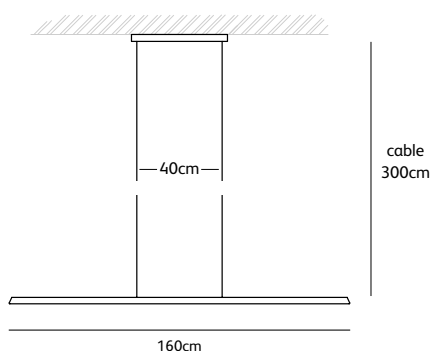

KS.160.SU.BRA.*