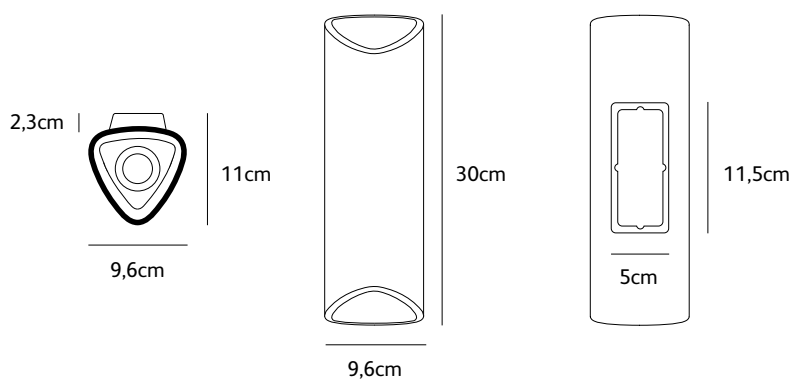

clark

wall lamp outdoor

colors & materials

Check www.jaccomarism.com for the latest colors, materials and details or scan the QR code.

Order code up & down	CK.OUTD.LED.*
Dimensions wxdxh	9,6x11x30cm
Light source	integrated LED 8W up & 8W down / 2700K / 1300 lm
Net. weight	2kg (bronze 6,5kg)
Gross weight	2,5kg (bronze 7kg)
Packaging	34x12x12cm
Driver	TRIAC- trailing edge (standard) or DALI dimmable driver, dimmer not included 2200K, 2400K, 3000K available on request

Order code down	CK.OUTD.LED.DOWN.*
Dimensions wxdxh	9,6x11x30cm
Light source	integrated LED 8W down / 2700K / 650 lm
Net. weight	2kg (bronze 6,5kg)
Gross weight	2,5kg (bronze 7kg)
Packaging	34x12x12cm
Driver	TRIAC- trailing edge (standard) or DALI dimmable driver, dimmer not included 2200K, 2400K, 3000K available on request

Order code up	CK.OUTD.LED.UP.*
Dimensions wxdxh	9,6x11x30cm
Light source	integrated LED 8W up / 2700K / 650 lm
Net. weight	2kg (bronze 6,5kg)
Gross weight	2,5kg (bronze 7kg)
Packaging	34x12x12cm
Driver	TRIAC- trailing edge (standard) or DALI dimmable driver, dimmer not included 2200K, 2400K, 3000K available on request