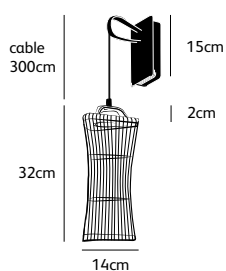

NP.03.WA.*