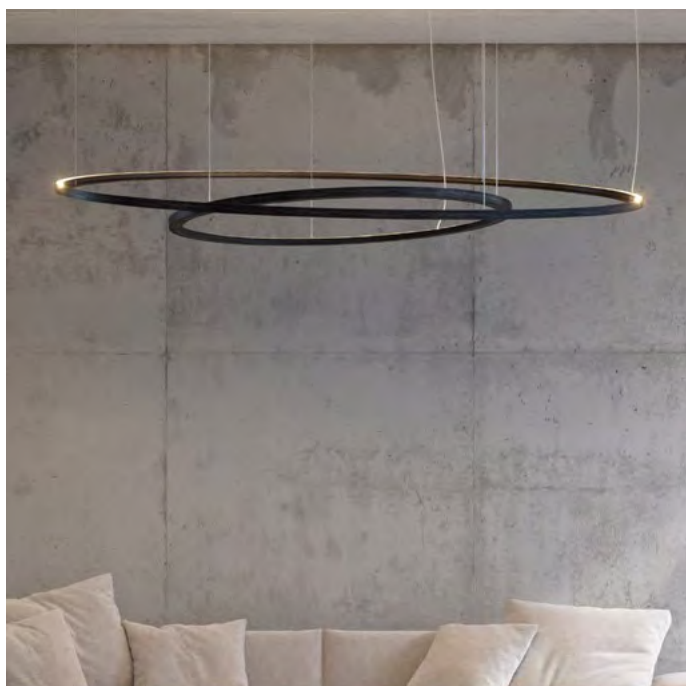

CLAIRE.ANSEMS defining spaces
Martijn Vonck Photography

FR.135.WA.CI.T2.CS
framed wall lamp circle (T2) 135cm coated bare steel

Interior design 2ndskin_architecture
Architect Sien Huygen
Photography Rhode Van Elsen

framed

suspension lamp circle (suitable as up light or down light)

FR.170.CI.CS & FR.100.CI.CS
framed suspension lamp circle coated bare steel 170cm & 100cm

colors & materials

Check www.jaccomarism.com for the latest colors, materials and details or scan the QR code.