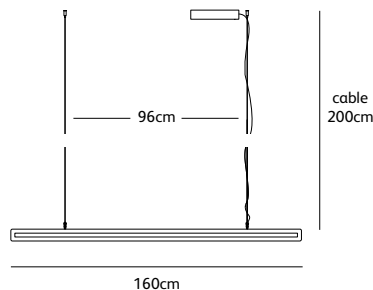

FR.160.SU.UP/DOWN.*