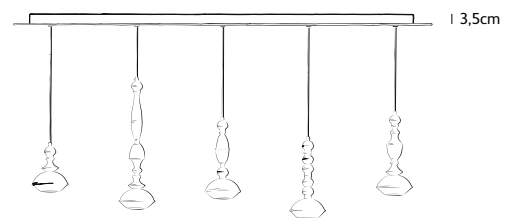

benben

ceiling cover options

The Benben is standard complemented with ceiling cover (a). Please note that if you choose another ceiling cover option below, ceiling cover (a) will no longer be included.

Order code (a)	BB.CECO.R.1L.* (black *BL or white *WH) ceiling cover for round 1 light Øxh= 11,5x2,2cm
Order code (b)	BB.CECO.R.2L.* (black *BL or white *WH) ceiling cover round 2 light Øxh= 14,5x2,6cm
Order code (c)	BB.CECO.R.3L.* (black *BL or white *WH) ceiling cover round 3 light Øxh= 30x2,7cm
Order code (d)	BB.CECO.R.5L.* (black *BL or white *WH) ceiling cover round 5 light Øxh= 40x2,7cm
Order code (e)	BB.CECO.R.7L.* (black *BL or white *WH) ceiling cover round 7 light Øxh= 50x2,7cm
Order code (f)	BB.CECO.R.1-9L.* (black *BL or white *WH) ceiling cover round 1-9 light Øxh= 14,5x2,6cm
Order code (g)	BB.CECO.5L.L.* (black *BL or white *WH) ceiling cover 5 light wxdxh= 140x12x3,5cm
Order code (h)	BB.S-HOOK.* (black *BL or white *WH) s-hook black for 1 fixture

(a) BB.CECO.R.1L.*

(b) BB.CECO.R.2L.*

(c) BB.CECO.R.3L.*

(d) BB.CECO.R.5L.*

(e) BB.CECO.R.7L.*

(f) BB.CECO.R.1-9L.*

(h) BB.S-HOOK.*

(f+h)

Top view ceiling plate

(g) BB.CECO.L.5L.*

IP 20  

Jacco
maris

brass-0

suspension lamp wall lamp

BO.70.CI.VT.BRA & BO.100.CI.VT.BRA
brass-O suspension lamp circle vertical 70cm & 100cm brushed brass

© Luzano

brass-O

Brass-O fills the room with a delicate, diffuse light. It's a circular lamp in brushed brass made with high-end craftsmanship. Due to its finish the Brass-O has a luxurious appearance. Combining different dimensions will create an extraordinary spectacle of light. The vertical Brass-O seems to float in the air. You hardly notice the 2 thin cables on which it hangs from the ceiling. The Brass-O wall creates the effect of having a sun on your wall, giving an amazing glow to its surroundings. All circles are available in brushed, patinated brass.