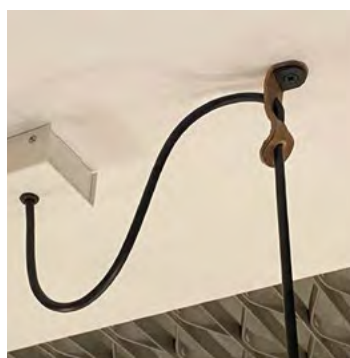

Detail ace ceiling tab leather, 1 piece included by driver box (e)