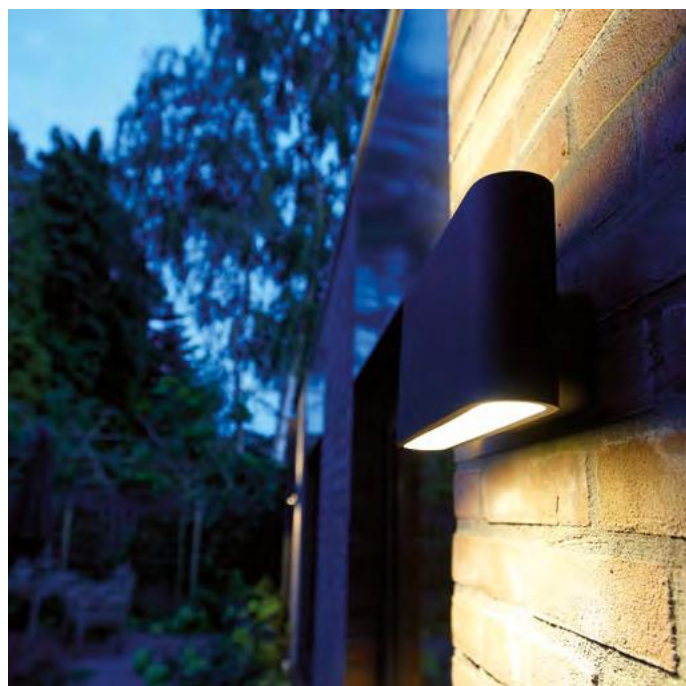

Colors and materials as shown on the images may slightly differ from reality.
Any typing errors in the text and interim changes to the collections or specifications are all subject to change.

solo

outdoor lamp LED 26cm