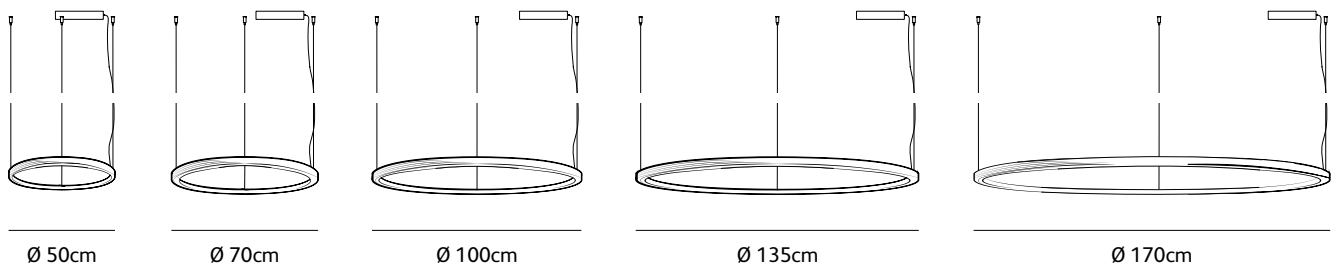

Check www.jaccomarism.com for the latest colors, materials and details or scan the QR code.

Order code	HA.50.CI.*
Dimensions Ø	50cm
Standard cable length	300cm
Light source	integrated LED 30W / 2700K / 1200 lm
Net. weight	1,2kg
Driver	dimnable driver, dimmer not included