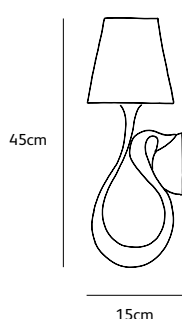

OD.01.WA.**