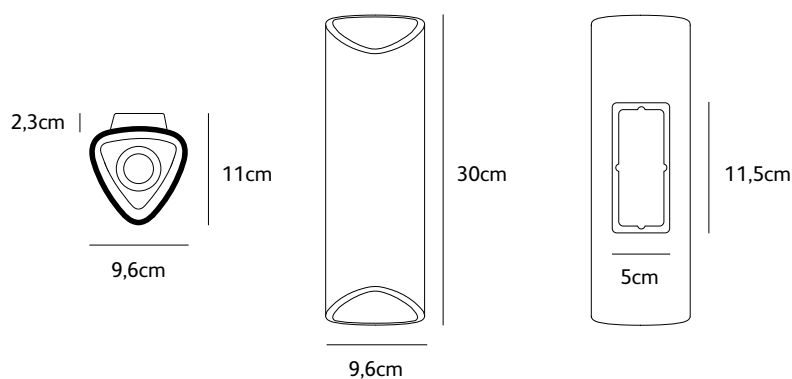

clark

wall lamp

colors & materials

Check www.jaccomarism.com for the latest colors, materials and details or scan the QR code.

Order code up & down	CK.WA.LED.*
Dimensions wxdxh	9,6x11x30cm
Light source	integrated LED 8W up & 8W down / 2700K / 1300 lm
Net. weight	2kg (bronze 6,5kg)
Gross weight	2,5kg (bronze 7kg)
Packaging	34x12x12cm
Driver	TRIAC- trailing edge (standard) or DALI dimmable driver, dimmer not included 2200K, 2400K, 3000K available on request

Order code down	CK.WA.LED.DOWN.*
Dimensions wxdxh	9,6x11x30cm
Light source	integrated LED 8W down / 2700K / 650 lm
Net. weight	2kg (bronze 6,5kg)
Gross weight	2,5kg (bronze 7kg)
Packaging	34x12x12cm
Driver	TRIAC- trailing edge (standard) or DALI dimmable driver, dimmer not included 2200K, 2400K, 3000K available on request

Order code up	CK.WA.LED.UP.*
Dimensions wxdxh	9,6x11x30cm
Light source	integrated LED 8W up / 2700K / 650 lm
Net. weight	2kg (bronze 6,5kg)
Gross weight	2,5kg (bronze 7kg)
Packaging	34x12x12cm
Driver	TRIAC- trailing edge (standard) or DALI dimmable driver, dimmer not included 2200K, 2400K, 3000K available on request