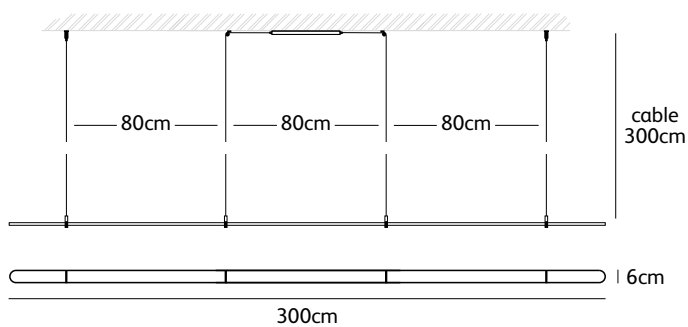

COCO

suspension lamp 120cm, 160cm, 200cm, 240cm, 300cm

IP 20 Other sizes on request.

Colors and materials as shown on the images may slightly differ from reality.
Any typing errors in the text and interim changes to the collections or specifications are all subject to change.