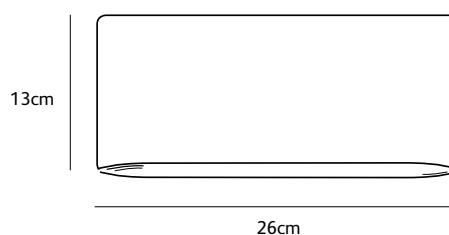

colors & materials

Check www.jaccomaris.com for the latest colors, materials and details or scan the QR code.

top view

front view

solo

wall lamp LED aluminium 26cm

SO.WA.LED.ABL
solo wall lamp indoor LED aluminium black