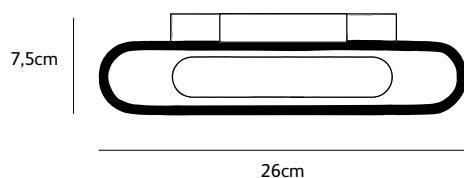

solo

wall lamp LED aluminium 26cm

Order code	SO.WA.LED.*
Dimensions wxdxh	26x7,5x13cm
Light source	integrated LED 6,5W up & 6,5W down 2700K / 1300 lm
Weight/Packaging	
Net. weight	2,5kg
Gross weight	3kg
Packaging	31x22x9cm
Driver	trailing & leading edge dimnable driver dimmer not included
Wall mount	assembled in fixture distance between secure holes 12cm

colors & materials

Check www.jaccomaris.com for the latest colors, materials and details or scan the QR code.

top view

front view

IP 20 All solo wall indoor fixtures are powder coated on the outside and contain the original aluminium housing inside.

Colors and materials as shown on the images may slightly differ from reality.
Any typing errors in the text and interim changes to the collections or specifications are all subject to change.