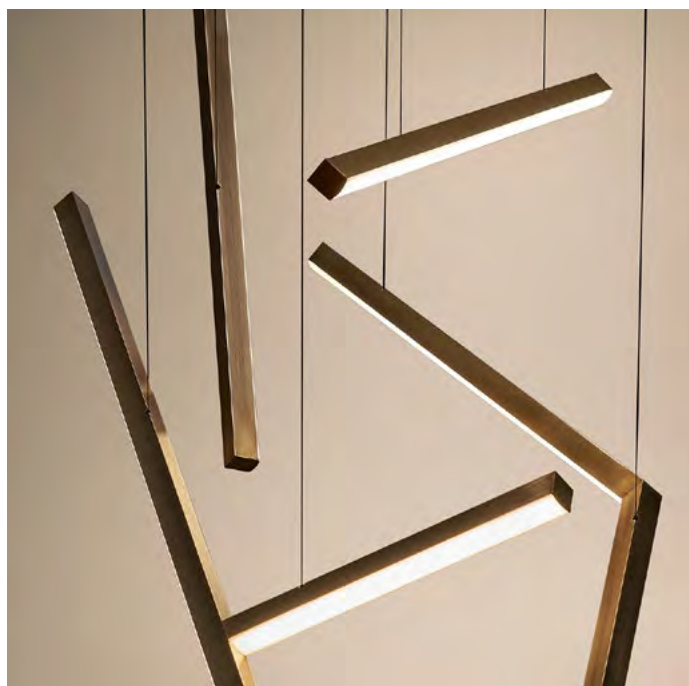

myka

suspension lamp

MY.T4.SU.BRA, MY.T1.SU.BRA, MY.T2.SU.BRA, MY.T3.SU.BRA
myka suspension lamp brushed brass

Check www.jaccomarism.com for the latest colors, materials and details or scan the QR code.

Order code	MY.T1.SU.BRA
Dimensions wxdxh	150x3x3cm
Standard cable length	300cm
Light source	integrated LED 30W / 2500K / 1150 lm
Net. weight	3,5kg
Driver	dimmable, dimmer not included

Order code	MY.T2.SU.BRA
Dimensions wxdxh	118cm / 31cm / 3x3cm
Standard cable length	300cm
Light source	integrated LED 30W / 2500K / 1140 lm
Net. weight	3,5kg
Driver	dimmable, dimmer not included

Order code	MY.T3.SU.BRA
Dimensions wxdxh	72cm / 72cm / 3x3cm
Standard cable length	300cm
Light source	integrated LED 28W / 2500K / 1100 lm
Net. weight	3,5kg
Driver	dimmable, dimmer not included

Order code	MY.T4.SU.BRA
Dimensions wxdxh	150cm / 45cm / 3x3cm
Standard cable length	300cm
Light source	integrated LED 38W / 2500K / 1500 lm
Net. weight	4,5kg
Driver	dimmable, dimmer not included