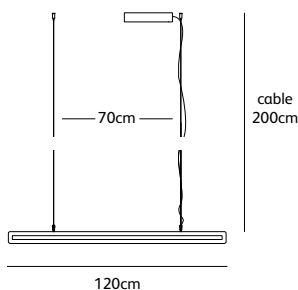

FR.120.SU.UP/DOWN.*