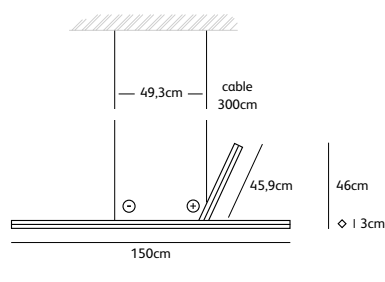

type T4

IP 20

Colors and materials as shown on the images may slightly differ from reality. Any typing errors in the text and interim changes to the collections or specifications are all subject to change.

www.jaccomarism.com
23/05/2024