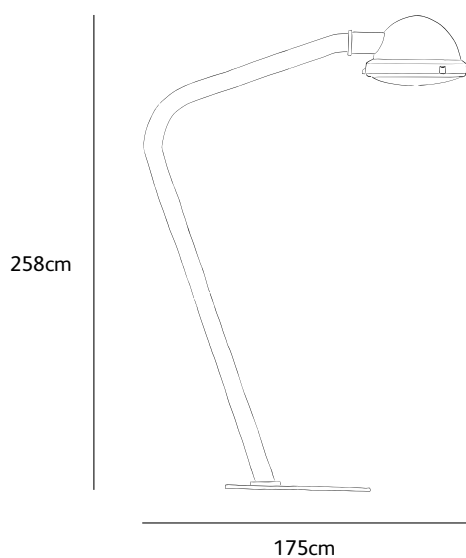

outsider

floor lamp

Order code	OS.01.FL.*
Dimensions wxdxh	78x175x258cm
Standard cable length	200cm
Light source	not included E27, max. 1 x 200W / 240V
Net. weight	90kg
Dimming	dimmable, dimmer not included

colors & materials

* Add the color/material code you require to the main part number or check our price list for a total part number overview.

Check www.jacomaris.com for the latest colors, materials and details or scan the QR code.