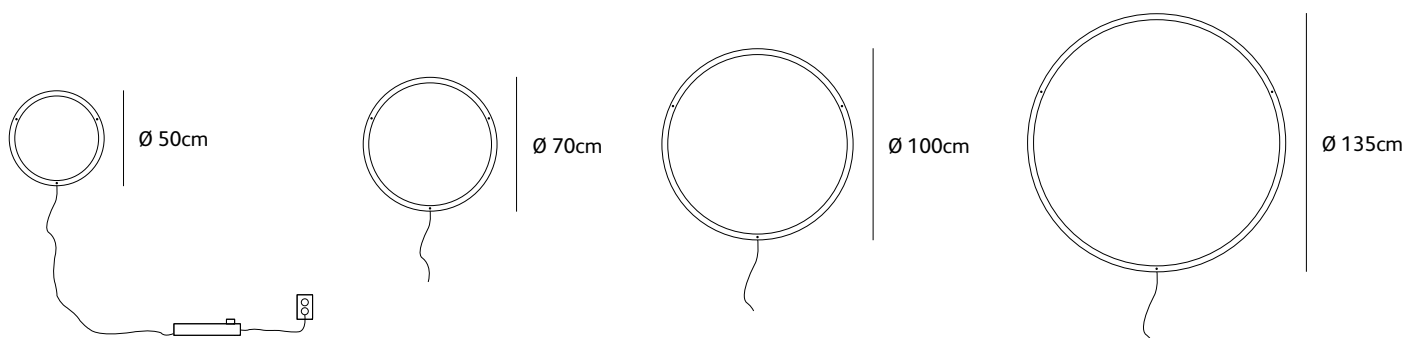

brass-O

wall lamp circle

Check www.jaccomarism.com for the latest colors, materials and details or scan the QR code.

Order code	BO.50.WA.CI.*
Dimensions Ø	50cm
Standard cable length	300cm
Light source	integrated LED 30W / 2500K / 1200 lm
Net. weight	3kg
Driver	dimnable driver, floor dimmer included

Order code	BO.70.WA.CI.*
Dimensions Ø	70cm
Standard cable length	300cm
Light source	integrated LED 42W / 2500K / 1700 lm
Net. weight	4,5kg
Driver	dimnable driver, floor dimmer included

Order code	BO.100.WA.CI.*
Dimensions Ø	100cm
Standard cable length	300cm
Light source	integrated LED 60W / 2500K / 2400 lm
Net. weight	6kg
Driver	dimnable driver, floor dimmer included

Order code	BO.135.WA.CI.*
Dimensions Ø	135cm
Standard cable length	300cm
Light source	integrated LED 80W / 2500K / 3250 lm
Net. weight	8kg
Driver	dimnable driver, floor dimmer included