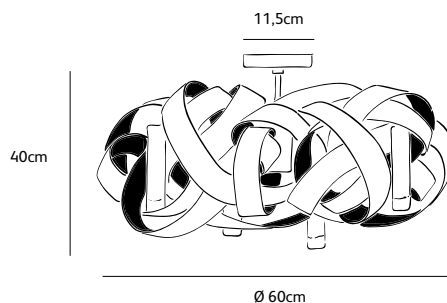

montone

ceiling lamp

Order code	MN.03.CE.*
Dimensions Øxh	45x35cm
Ceiling cover Ø	11,5cm
Light source	included, 3 x 40W halogen
Lampholder	G9, Max. 3 x 40W / 240V
Net. weight	2,5kg
Gross weight	3,5kg
Packaging	50x50x40cm
Dimming	dimmable, dimmer not included

Order code	MN.05.CE.*
Dimensions Øxh	60x40cm
Ceiling cover Ø	11,5cm
Light source	included, 5 x 40W halogen
Lampholder	G9, Max. 5 x 40W / 240V
Net. weight	7kg
Gross weight	9kg
Packaging	65x65x50cm
Dimming	dimmable, dimmer not included

colors & materials

Check www.jaccomarism.com for the latest colors, materials and details or scan the QR code.