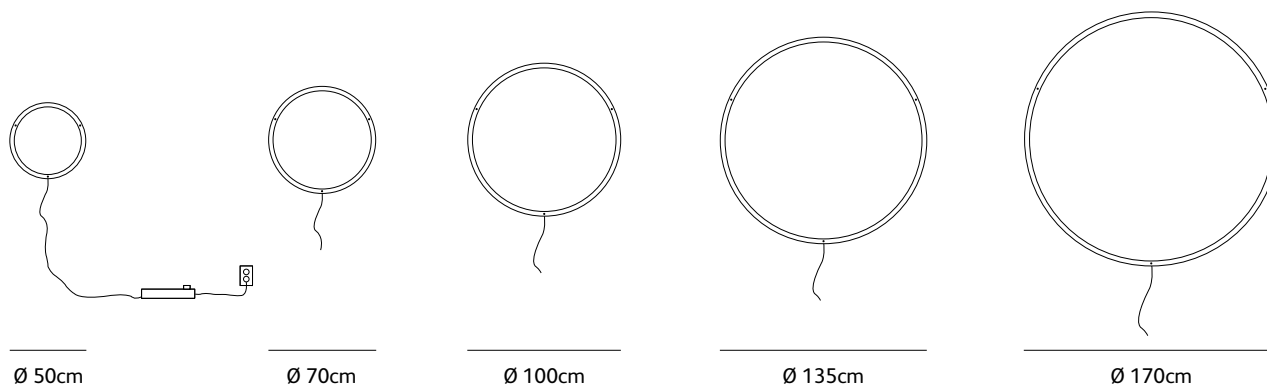

IP 20

Colors and materials as shown on the images may slightly differ from reality. Any typing errors in the text and interim changes to the collections or specifications are all subject to change.

www.jaccomarism.com
23/05/2024