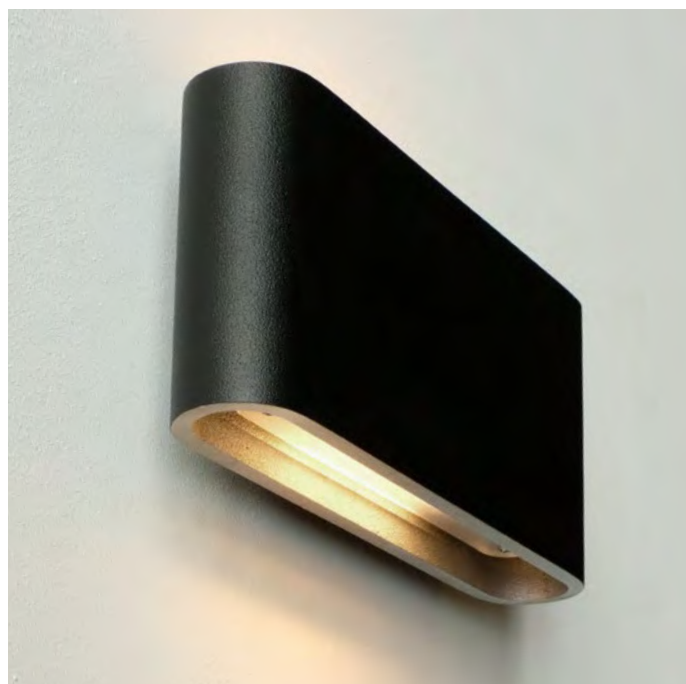

colors & materials

Check www.jaccomaris.com for the latest colors, materials and details or scan the QR code.

top view

front view

solo

wall lamp LED aluminium 26cm

SO.WA.LED.ABL
solo wall lamp indoor LED aluminium black