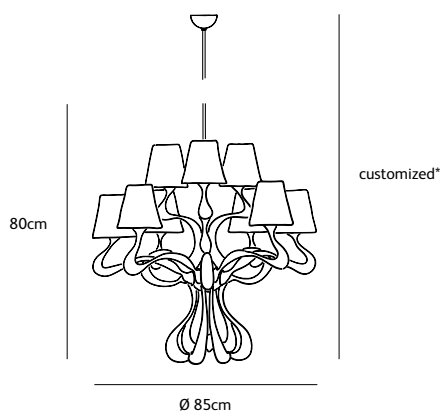

OD.9.CH.**