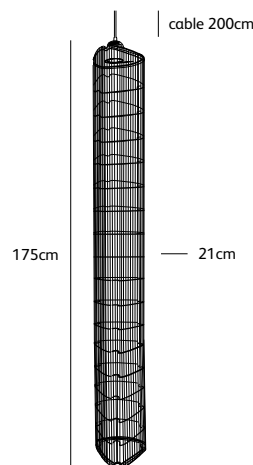

NP.17.SU.XL.*