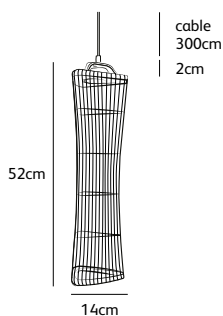

NP.05.SU.*