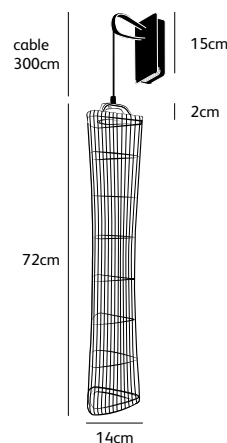

NP.07.WA.*