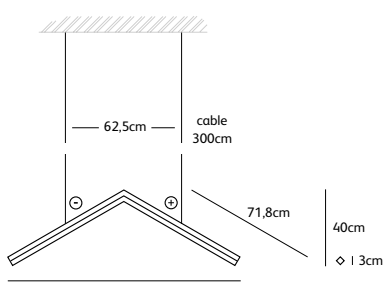

myka

suspension lamp

Check www.jaccomarism.com for the latest colors, materials and details or scan the QR code.

Order code	MY.T1.SU.BRA
Dimensions wxdxh	150x3x3cm
Standard cable length	300cm
Light source	integrated LED 30W / 2500K / 1150 lm
Net. weight	3,5kg
Driver	dimmable, dimmer not included

Order code	MY.T2.SU.BRA
Dimensions wxdxh	118cm / 31cm / 3x3cm
Standard cable length	300cm
Light source	integrated LED 30W / 2500K / 1140 lm
Net. weight	3,5kg
Driver	dimmable, dimmer not included

Order code	MY.T3.SU.BRA
Dimensions wxdxh	72cm / 72cm / 3x3cm
Standard cable length	300cm
Light source	integrated LED 28W / 2500K / 1100 lm
Net. weight	3,5kg
Driver	dimmable, dimmer not included

Order code	MY.T4.SU.BRA
Dimensions wxdxh	150cm / 45cm / 3x3cm
Standard cable length	300cm
Light source	integrated LED 38W / 2500K / 1500 lm
Net. weight	4,5kg
Driver	dimmable, dimmer not included

type T3

IP 20

Colors and materials as shown on the images may slightly differ from reality. Any typing errors in the text and interim changes to the collections or specifications are all subject to change.

www.jaccomarism.com
23/05/2024