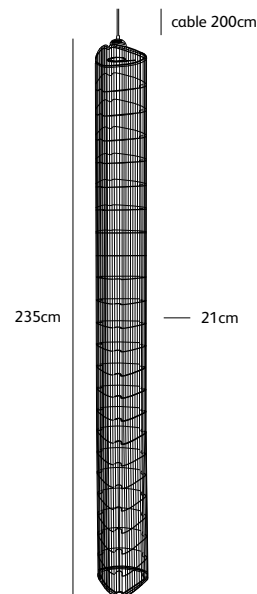

NP.23.SU.XL.*

IP 20

Colors and materials as shown on the images may slightly differ from reality.
Any typing errors in the text and interim changes to the collections or specifications are all subject to change.

www.jaccomaris.com
24/05/2024