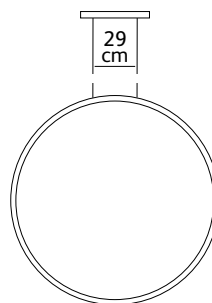

hall-O

suspension lamp circle vertical

colors & materials

* Add the color/material code you require to the main part number or check our price list for a total part number overview.

Check www.jaccomarism.com for the latest colors, materials and details or scan the QR code.

Order code	HA.50.CI.VT.*
Dimensions Ø	50cm
Standard cable length	300cm
Light source	integrated LED 30W / 2700K / 1200 lm
Net. weight	1,2kg
Driver	dimnable driver, dimmer included

Order code	HA.70.CI.VT.*
Dimensions Ø	70cm
Standard cable length	300cm
Light source	integrated LED 42W / 2700K / 1700 lm
Net. weight	1,7kg
Driver	dimnable driver, dimmer not included

Order code	HA.100.CI.VT.*
Dimensions Ø	100cm
Standard cable length	300cm
Light source	integrated LED 60W / 2700K / 2400 lm
Net. weight	2,4kg
Driver	dimnable driver, dimmer not included

Order code	HA.135.CI.VT.*
Dimensions Ø	135cm
Standard cable length	300cm
Light source	integrated LED 80W / 2700K / 3250 lm
Net. weight	3,3kg
Driver	dimnable driver, dimmer not included

Order code	HA.170.CI.VT.*
Dimensions Ø	170cm
Standard cable length	300cm
Light source	integrated LED 103W / 2700K / 4000 lm
Net. weight	4,1kg
Driver	dimnable driver, dimmer not included

Ø 50cm

Ø 70cm

Ø 100cm

Ø 135cm