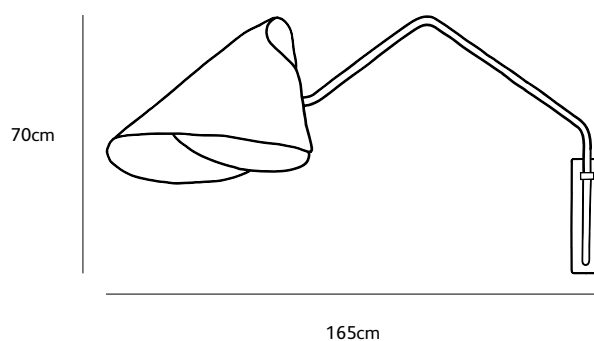

mrs.Q

wall lamp

Order code	MQ.WA.*/*
Dimensions	
Wxdxh	47x165x70cm
Light source	included Globe 6W filament LED, 2200K / 480 lm
Lampholder	E27 Only suitable for low heat output light source (LED)
Net. weight	4kg
Dimmer	Optional with cable dimmer

colors & materials

Check www.jaccomaris.com for the latest colors, materials and details or scan the QR code.