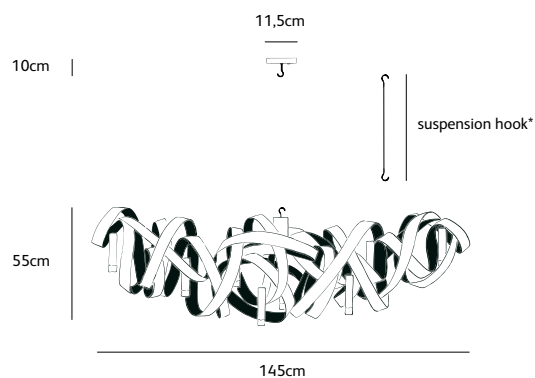

MN.08.CH.*.O