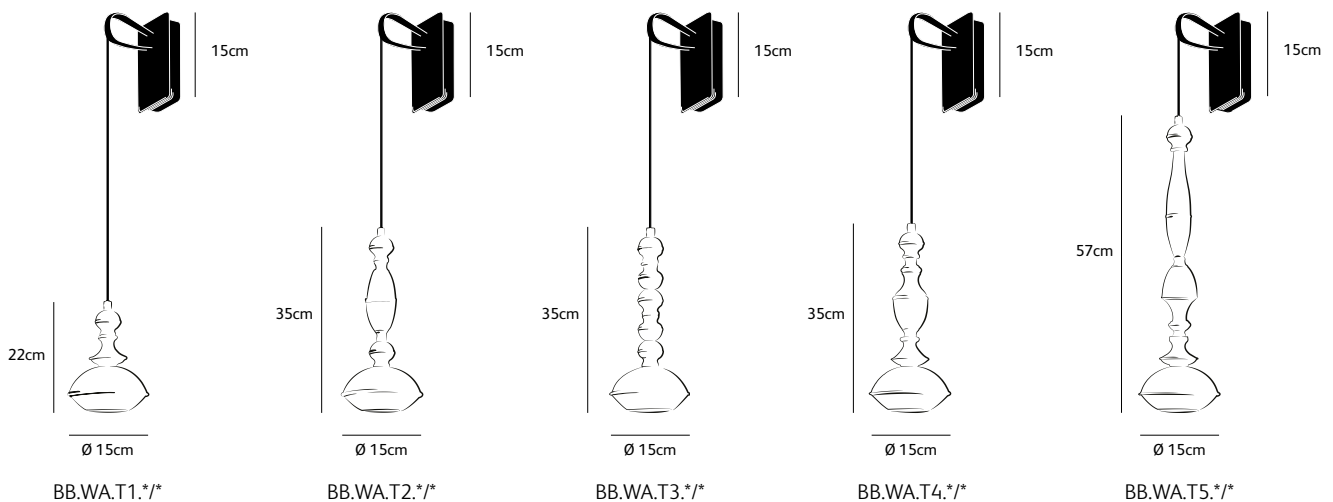

benben

wall lamp

colors & materials

* Add the color/material code you require to the main part number or check our price list for a total part number overview.

Check www.jaccomarism.com for the latest colors, materials and details or scan the QR code.

Order code	BB.WA.T1.*/*
Dimensions Øxh	15x22cm
Standard cable length	300cm
Light source	not included
Lampholder	GU10, suitable for retrofit, LED 240V
Net. weight	< 1kg

Order code	BB.WA.T2.*/*
Dimensions Øxh	15x35cm
Standard cable length	300cm
Light source	not included
Lampholder	GU10, suitable for retrofit, LED 240V
Net. weight	< 1kg

Order code	BB.WA.T3.*/*
Dimensions Øxh	15x35cm
Standard cable length	300cm
Light source	not included
Lampholder	GU10, suitable for retrofit, LED 240V
Net. weight	< 1kg

Order code	BB.WA.T4.*/*
Dimensions Øxh	15x35cm
Standard cable length	300cm
Light source	not included
Lampholder	GU10, suitable for retrofit, LED 240V
Net. weight	< 1kg

Order code	BB.WA.T5.*/*
Dimensions Øxh	15x57cm
Standard cable length	300cm
Light source	not included
Lampholder	GU10, suitable for retrofit, LED 240V
Net. weight	< 1kg