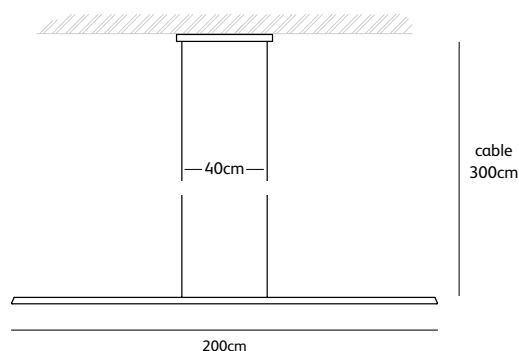

KS.200.SU.BRA.*

IP 20 Other sizes on request.

Colors and materials as shown on the images may slightly differ from reality.
Any typing errors in the text and interim changes to the collections or specifications are all subject to change.

www.jaccomarism.com
23/05/2024