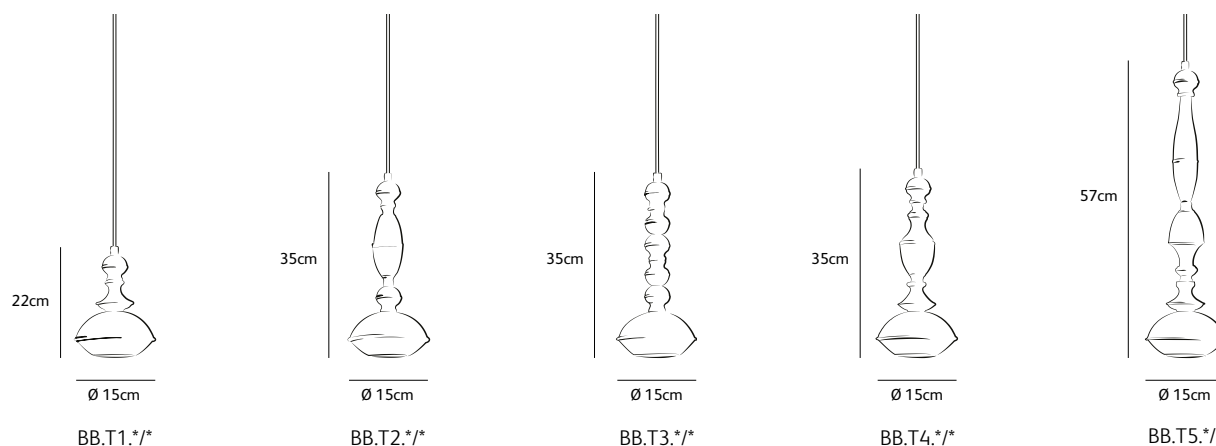

IP 20 Dimmable, dimmer not included. Also available with integrated LED-module.