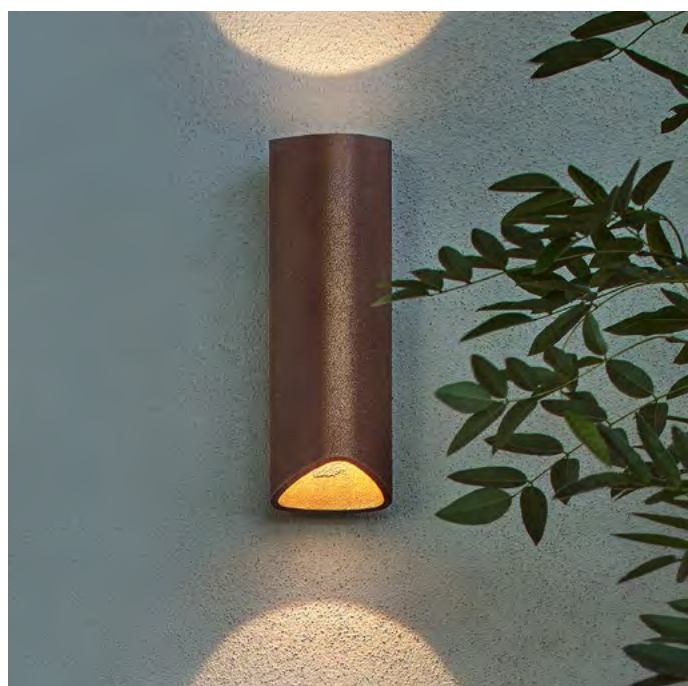

clark

wall lamp outdoor

CK.OUTD.LED.BRO
clark wall lamp outdoor LED up & down light bronze

colors & materials

Check www.jaccomarism.com for the latest colors, materials and details or scan the QR code.

Order code up & down	CK.OUTD.LED.*
Dimensions wxdxh	9,6x11x30cm
Light source	integrated LED 8W up & 8W down / 2700K / 1300 lm
Net. weight	2kg (bronze 6,5kg)
Gross weight	2,5kg (bronze 7kg)
Packaging	34x12x12cm
Driver	TRIAC- trailing edge (standard) or DALI dimmable driver, dimmer not included 2200K, 2400K, 3000K available on request

Order code down	CK.OUTD.LED.DOWN.*
Dimensions wxdxh	9,6x11x30cm
Light source	integrated LED 8W down / 2700K / 650 lm
Net. weight	2kg (bronze 6,5kg)
Gross weight	2,5kg (bronze 7kg)
Packaging	34x12x12cm
Driver	TRIAC- trailing edge (standard) or DALI dimmable driver, dimmer not included 2200K, 2400K, 3000K available on request

Order code up	CK.OUTD.LED.UP.*
Dimensions wxdxh	9,6x11x30cm
Light source	integrated LED 8W up / 2700K / 650 lm
Net. weight	2kg (bronze 6,5kg)
Gross weight	2,5kg (bronze 7kg)
Packaging	34x12x12cm
Driver	TRIAC- trailing edge (standard) or DALI dimmable driver, dimmer not included 2200K, 2400K, 3000K available on request