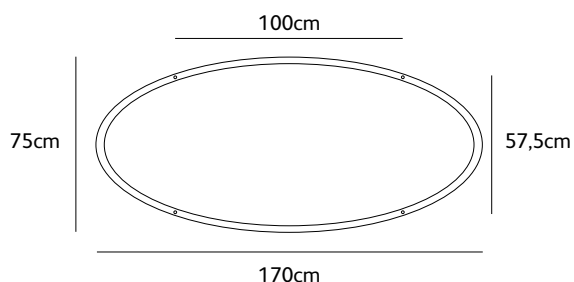

OV.170.SU.*