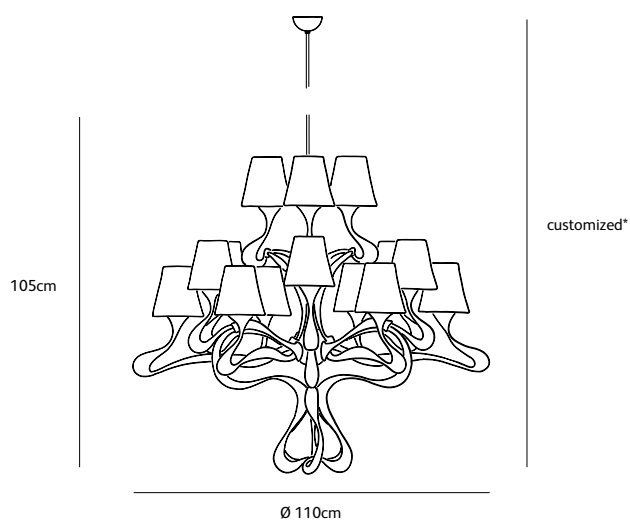

OD.15.CH.**