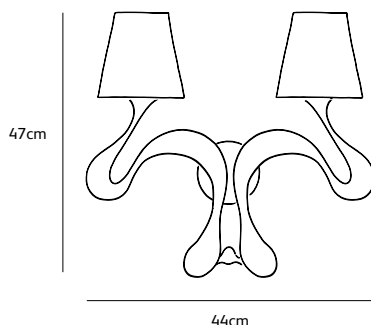

OD.02.WA.**

IP 20

Colors and materials as shown on the images may slightly differ from reality.
Any typing errors in the text and interim changes to the collections or specifications are all subject to change.

www.jaccomaris.com
24/05/2024