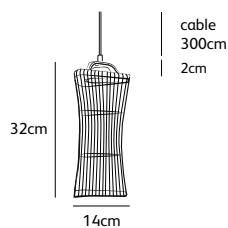

NP.03.SU.*