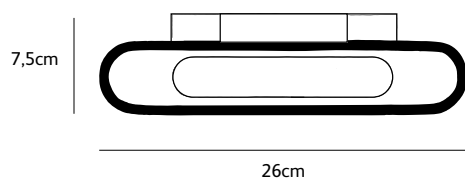

colors & materials

Check www.jaccomaris.com for the latest colors, materials and details or scan the QR code.

top view

front view

solo

wall lamp LED aluminium 26cm

SO.WA.LED.ABL
solo wall lamp indoor LED aluminium black