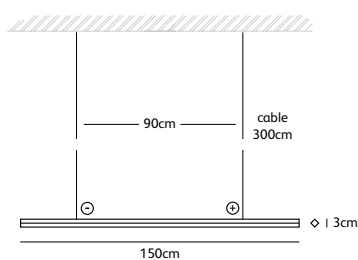

myka

suspension lamp

Check www.jaccomarism.com for the latest colors, materials and details or scan the QR code.

Order code	MY.T1.SU.BRA
Dimensions wxdxh	150x3x3cm
Standard cable length	300cm
Light source	integrated LED 30W / 2500K / 1150 lm
Net. weight	3,5kg
Driver	dimmable, dimmer not included

Order code	MY.T2.SU.BRA
Dimensions wxdxh	118cm / 31cm / 3x3cm
Standard cable length	300cm
Light source	integrated LED 30W / 2500K / 1140 lm
Net. weight	3,5kg
Driver	dimmable, dimmer not included

Order code	MY.T3.SU.BRA
Dimensions wxdxh	72cm / 72cm / 3x3cm
Standard cable length	300cm
Light source	integrated LED 28W / 2500K / 1100 lm
Net. weight	3,5kg
Driver	dimmable, dimmer not included

Order code	MY.T4.SU.BRA
Dimensions wxdxh	150cm / 45cm / 3x3cm
Standard cable length	300cm
Light source	integrated LED 38W / 2500K / 1500 lm
Net. weight	4,5kg
Driver	dimmable, dimmer not included

type T1

IP 20

Colors and materials as shown on the images may slightly differ from reality. Any typing errors in the text and interim changes to the collections or specifications are all subject to change.

www.jaccomarism.com
23/05/2024