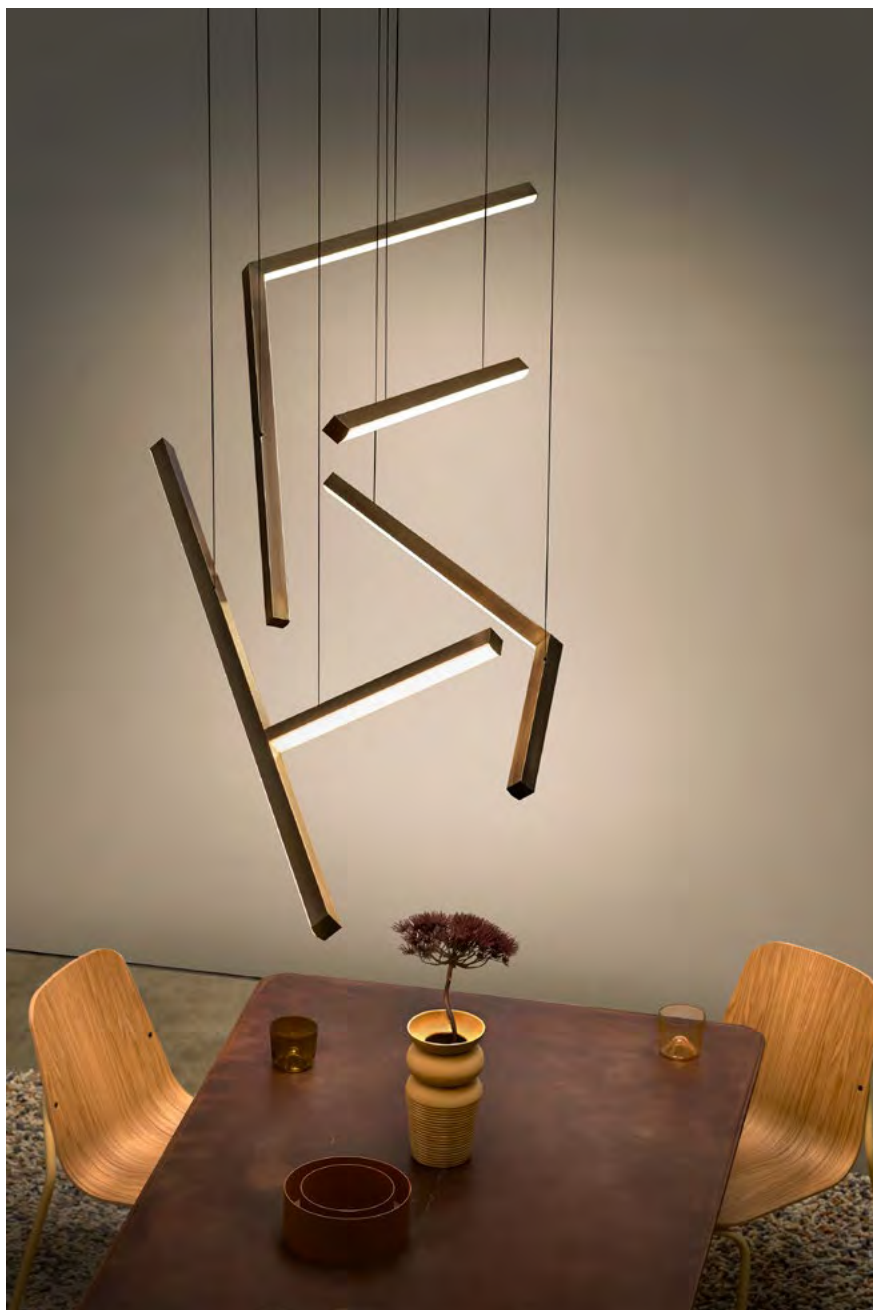

colors & materials

Check www.jaccomaris.com for the latest colors, materials and details or scan the QR code.

myka

suspension lamp

MY.T1.SU.BRA, MY.T3.SU.BRA, MY.T4.SU.BRA, MY.T3.SU.BRA, MY.T2.SU.BRA
myka suspension lamp brushed brass

myka

Myka offers you a collection of different shapes, so you can be the creator of your own composition. Each composition will be adapted to its specific space, requirements and your wishes. Made of brushed, patinated brass Myka provides a special luxurious design with a warm and soft LED light. Together the distinct shapes create a play of soft lines in the air. Myka is the example of bespoke design combining extraordinary lighting with a timeless look.