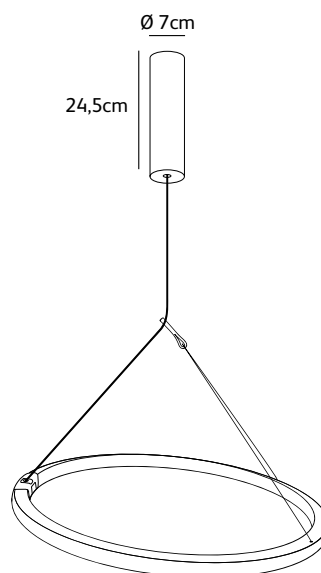

Order code	AC.85.CI.*
Dimensions Ø	85cm
Standard cable length	300cm
Light source	integrated LED 39W / 2500K / 1310 lm
Net. weight	4,5kg
Driver	dimnable driver dimmer not included

Order code	AC.110.CI.*
Dimensions Ø	110cm
Standard cable length	300cm
Light source	integrated LED 50W / 2500K / 1680 lm
Net. weight	6kg
Driver	dimnable driver dimmer not included

Standard driver box	36x6x3,5cm white optional cilinder driver box
---------------------	--

Ø 60cm

Ø 85cm

Ø 110cm

ace

driver box options

AC.60.CI.GM
ace suspension lamp circle Ø60cm powder coated gunmetal

The Ace is standard complemented with driver box (e) 36x3,5x6cm white. Please note that if you choose another ceiling cover option below, driver box (e) will no longer be included.

Standard driver box (e) **24x8x4cm white**

Optional driver box (cl) **cilinder Øxh = 7x24,5cm**

Detail ace ceiling tab leather, 1 piece included by driver box (e)

(e) standard driver box

(cl) cilinder driver box