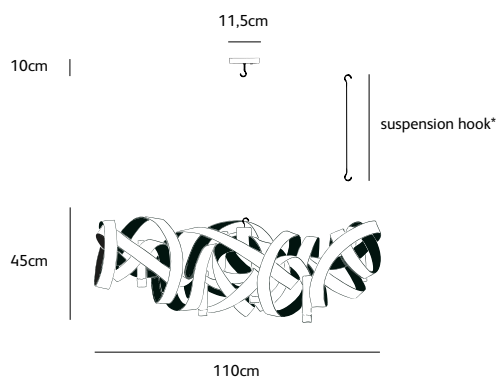

MN.06.CH.*.O