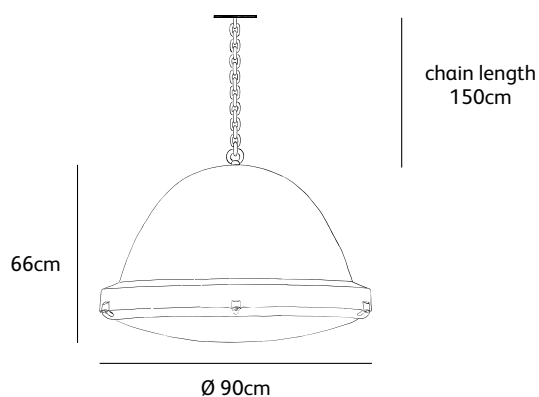

OS.01.SU.XL.*