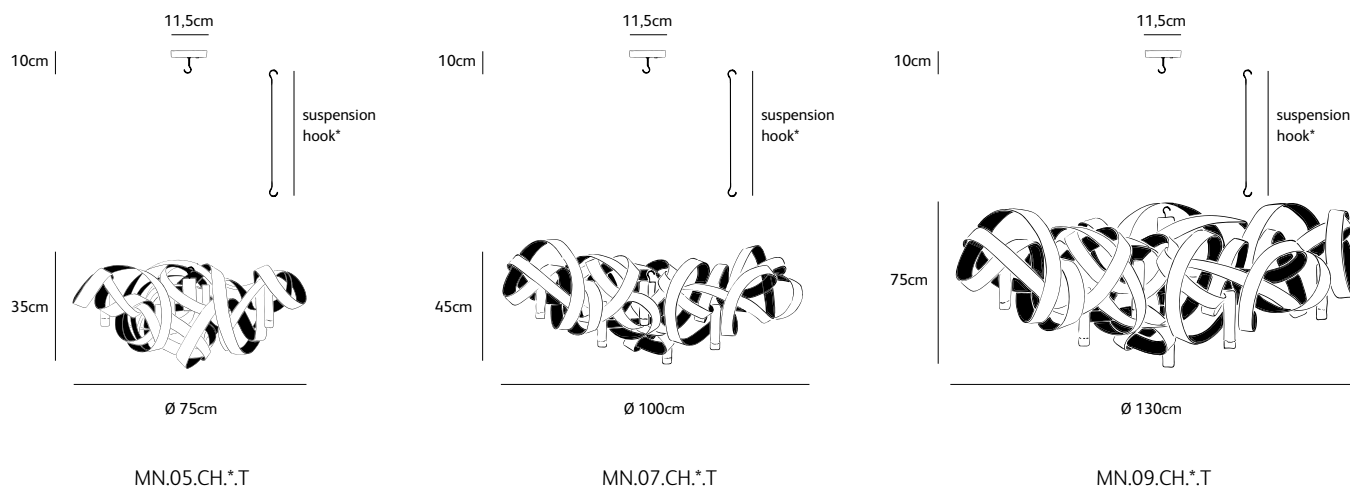

montone

chandelier triangle

colors & materials

Check www.jaccomarism.com for the latest colors, materials and details or scan the QR code.

Order code	MN.05.CH.*.T
Dimensions Øxh	75x35cm
Hook	customized*
Ceiling cover Ø	11,5cm
Light source	included, 5 x 40W halogen
Lampholder	G9, Max. 5 x 40W / 240V
Net. weight	7kg
Gross weight	10kg
Packaging	80x80x40cm
Dimming	dimmable, dimmer not included

Order code	MN.07.CH.*.T
Dimensions Øxh	100x45cm
Hook	customized*
Ceiling cover Ø	11,5cm
Light source	included, 7 x 40W halogen
Lampholder	G9, Max. 7 x 40W / 240V
Net. weight	9kg
Gross weight	14kg
Packaging	105x105x55cm
Dimming	dimmable, dimmer not included

Order code	MN.09.CH.*.T
Dimensions Øxh	130x75cm
Hook	customized*
Ceiling cover Ø	11,5cm
Light source	included, 9 x 40W halogen
Lampholder	G9, Max. 9 x 40W / 240V
Net. weight	14kg
Gross weight	21kg
Packaging	135x135x85cm
Dimming	dimmable, dimmer not included