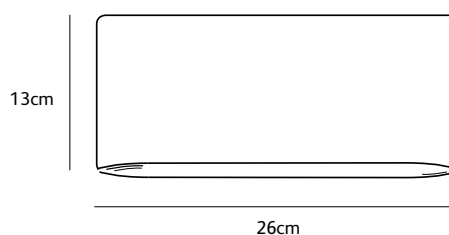

solo

wall lamp LED aluminium 26cm

Order code	SO.WA.LED.*
Dimensions wxdxh	26x7,5x13cm
Light source	integrated LED 6,5W up & 6,5W down 2700K / 1300 lm
Weight/Packaging	
Net. weight	2,5kg
Gross weight	3kg
Packaging	31x22x9cm
Driver	trailing & leading edge dimnable driver dimmer not included
Wall mount	assembled in fixture distance between secure holes 12cm

colors & materials

Check www.jaccomaris.com for the latest colors, materials and details or scan the QR code.

top view

front view

IP 20 All solo wall indoor fixtures are powder coated on the outside and contain the original aluminium housing inside.

Colors and materials as shown on the images may slightly differ from reality.
Any typing errors in the text and interim changes to the collections or specifications are all subject to change.