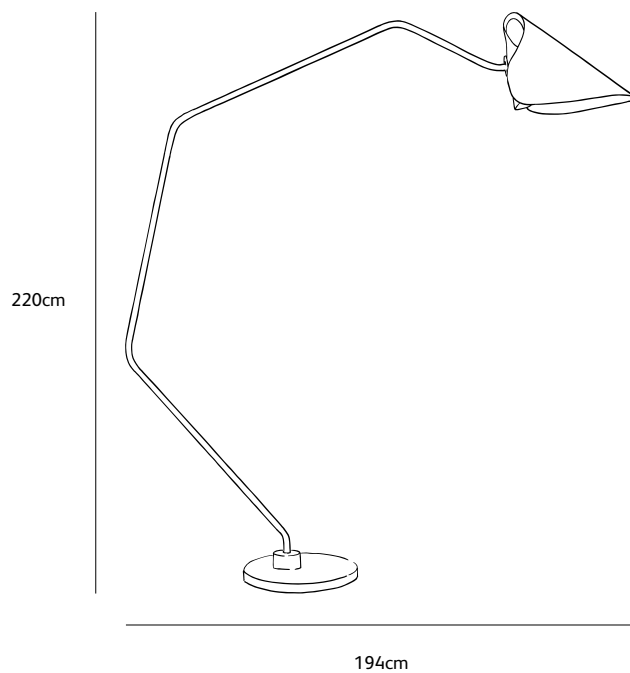

mrs.Q

floor lamp

Order code	MQ.FL.*/*
Dimensions	
Wxdxh	47x194x220cm
Standard cable length	350cm
Light source	included Globe 6W filament LED, 2200K / 480 lm
Lampholder	E27 Only suitable for low heat output light source (LED)
Net. weight	25,5kg
Dimmer	Floor dimmer included

colors & materials

Check www.jaccomaris.com for the latest colors, materials and details or scan the QR code.