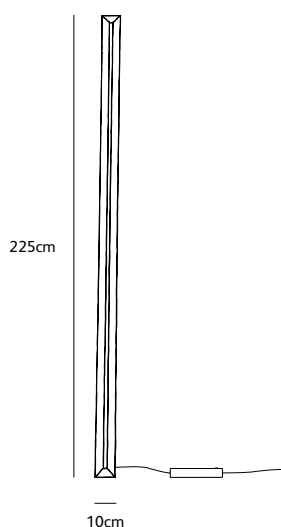

IP 20 Other sizes on request.

Colors and materials as shown on the images may slightly differ from reality.
Any typing errors in the text and interim changes to the collections or specifications are all subject to change.

www.jaccomaris.com
24/05/2024