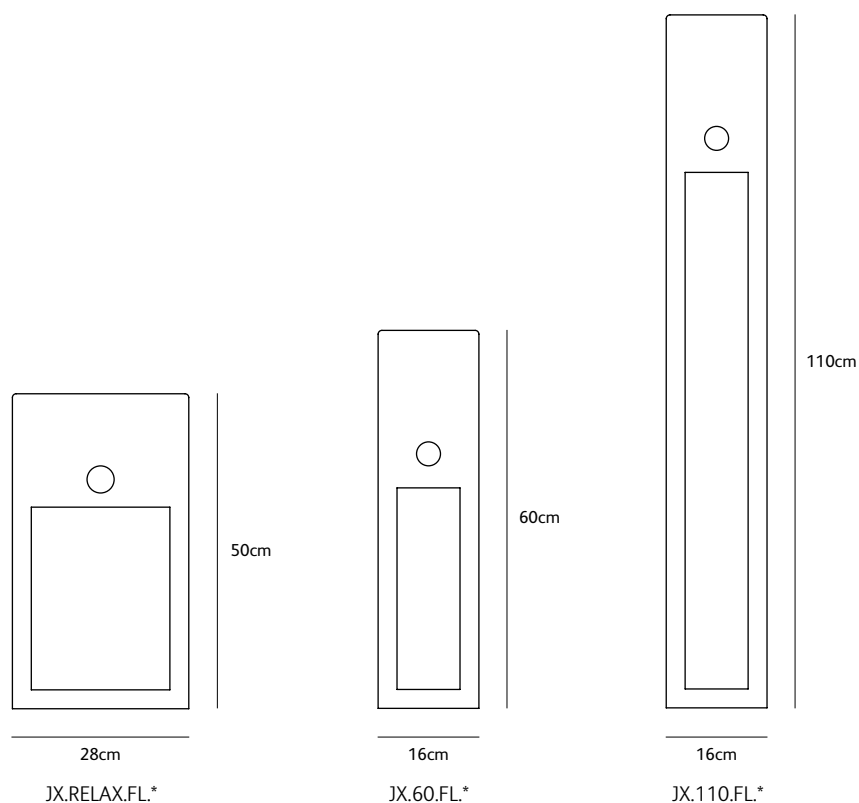

Check www.jaccomaris.com for the latest colors, materials and details or scan the QR code.

Order code	JX.RELAX.FL.*
Dimensions wxdxh	28x28x50cm
Standard cable length	500cm
Light source	included 1 x LED warm white bulb 7W / 240V / 2700K / 806 lm
Lampholder	E27
Net. weight	15kg

Order code	JX.60.FL.*
Dimensions wxdxh	16x16x60cm
Standard cable length	500cm
Light source	included 1 x LED warm white bulb 7W / 240V / 2700K / 806 lm
Lampholder	E27
Net. weight	8kg

Order code	JX.110.FL.*
Dimensions wxdxh	16x16x110cm
Standard cable length	500cm
Light source	included 1 x LED warm white bulb 7W / 240V / 2700K / 806 lm
Lampholder	E27
Net. weight	14kg