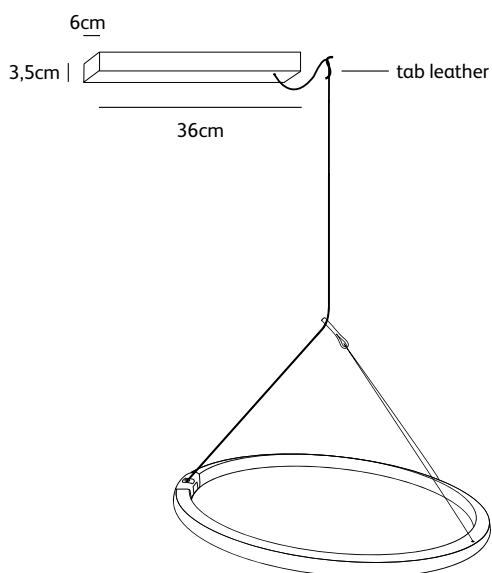

Order code	AC.85.CI.*
Dimensions Ø	85cm
Standard cable length	300cm
Light source	integrated LED 39W / 2500K / 1310 lm
Net. weight	4,5kg
Driver	dimnable driver dimmer not included

Order code	AC.110.CI.*
Dimensions Ø	110cm
Standard cable length	300cm
Light source	integrated LED 50W / 2500K / 1680 lm
Net. weight	6kg
Driver	dimnable driver dimmer not included

Standard driver box	36x6x3,5cm white optional cilinder driver box
---------------------	--

Ø 60cm

Ø 85cm

Ø 110cm

ace

driver box options

AC.60.CI.GM
ace suspension lamp circle Ø60cm powder coated gunmetal

The Ace is standard complemented with driver box (e) 36x3,5x6cm white. Please note that if you choose another ceiling cover option below, driver box (e) will no longer be included.

Standard driver box (e) **24x8x4cm white**

Optional driver box (cl) **cilinder Øxh = 7x24,5cm**

Detail ace ceiling tab leather, 1 piece included by driver box (e)

(e) standard driver box

(cl) cilinder driver box