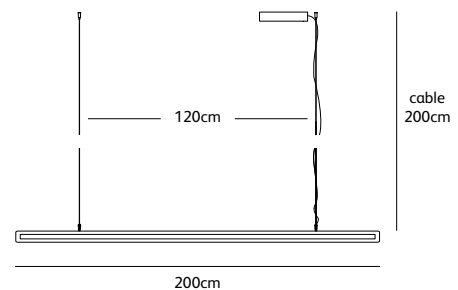

FR.200.SU.UP/DOWN.*