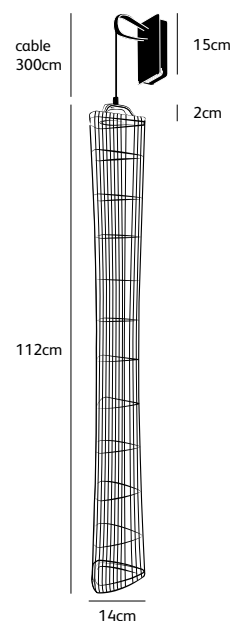

NP.11.WA.*

IP 20

Colors and materials as shown on the images may slightly differ from reality.
Any typing errors in the text and interim changes to the collections or specifications are all subject to change.