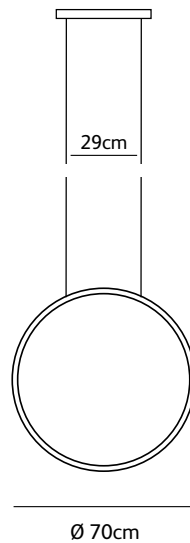

brass-O

suspension lamp circle vertical

BO.100.CI.VT.BRA

brass-O suspension lamp circle vertical 100cm brushed brass

Check www.jaccomarism.com for the latest colors, materials and details or scan the QR code.

Order code	BO.50.CI.VT.BRA
Dimensions Ø	50cm
Standard cable length	300cm
Light source	integrated LED 30W / 2500K / 1200 lm
Net. weight	3kg
Driver	dimnable driver, dimmer not included

Order code	BO.70.CI.VT.BRA
Dimensions Ø	70cm
Standard cable length	300cm
Light source	integrated LED 42W / 2500K / 1700 lm
Net. weight	4,5kg
Driver	dimnable driver, dimmer not included

Order code	BO.100.CI.VT.BRA
Dimensions Ø	100cm
Standard cable length	300cm
Light source	integrated LED 60W / 2500K / 2400 lm
Net. weight	6kg
Driver	dimnable driver, dimmer not included

Standard driver box	36x6x3,5cm white (optional black & brushed brass)