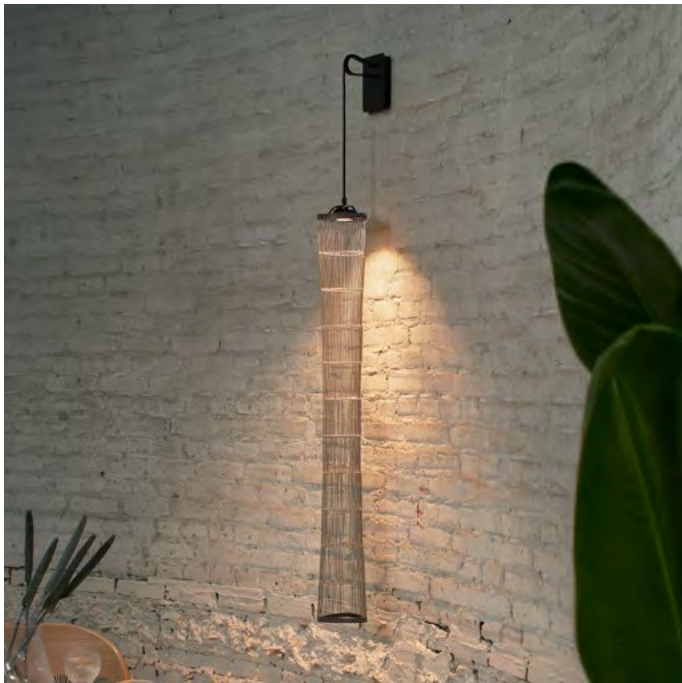

needles & pins

wall lamp

NP.11.WA.ST needles & pins suspension lamp type 11 stainless steel

colors & materials

Check www.jaccomarism.com for the latest colors, materials and details or scan the QR code.

Order code	NP.03.WA.*
Dimensions wxh	14x32cm
Standard cable length	300cm
Light source	integrated LED 5W / 2700K / 420 lm
Net. weight	1,9kg
Driver	dimmable driver, dimmer not included

Order code	NP.05.WA.*
Dimensions wxh	14x52cm
Standard cable length	300cm
Light source	integrated LED 5W / 2700K / 420 lm
Net. weight	2kg
Driver	dimmable driver, dimmer not included

Order code	NP.07.WA.*
Dimensions wxh	14x72cm
Standard cable length	300cm
Light source	integrated LED 5W / 2700K / 420 lm
Net. weight	2,1kg
Driver	dimmable driver, dimmer not included

Order code	NP.11.WA.*
Dimensions wxh	14x112cm
Standard cable length	300cm
Light source	integrated LED 5W / 2700K / 420 lm
Net. weight	2,3kg
Driver	dimmable driver, dimmer not included