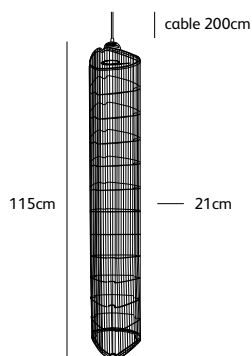

NP.11.SU.XL.*