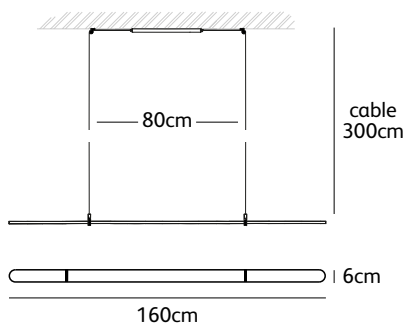

COCO

suspension lamp 120cm, 160cm, 200cm, 240cm, 300cm

IP 20 Other sizes on request.

Colors and materials as shown on the images may slightly differ from reality.
Any typing errors in the text and interim changes to the collections or specifications are all subject to change.