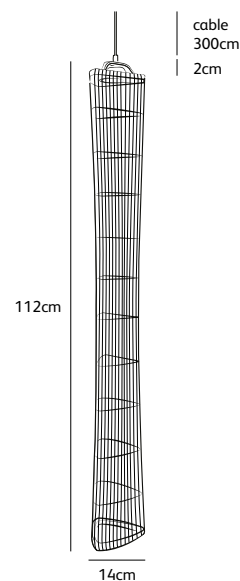

NP.11.SU.*