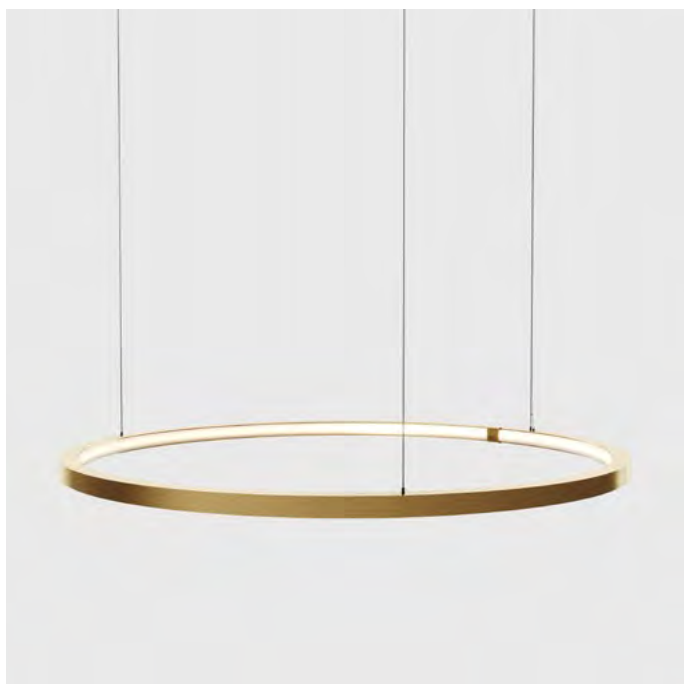

brass-O

suspension lamp circle

BO.100.CI.BRA
brass-O suspension lamp circle 100cm brushed brass

Check www.jaccomarism.com for the latest colors, materials and details or scan the QR code.

Order code	BO.50.CI.BRA
Dimensions Ø	50cm
Standard cable length	300cm
Light source	integrated LED 30W / 2500K / 1200 lm
Net. weight	3kg
Driver	dimmable driver, dimmer not included

Order code	BO.70.CI.BRA
Dimensions Ø	70cm
Standard cable length	300cm
Light source	integrated LED 42W / 2500K / 1700 lm
Net. weight	4,5kg
Driver	dimmable driver, dimmer not included

Order code	BO.100.CI.BRA
Dimensions Ø	100cm
Standard cable length	300cm
Light source	integrated LED 60W / 2500K / 2400 lm
Net. weight	6kg
Driver	dimmable driver, dimmer not included

Order code	BO.135.CI.BRA
Dimensions Ø	135cm
Standard cable length	300cm
Light source	integrated LED 80W / 2500K / 3250 lm
Net. weight	8kg
Driver	dimmable driver, dimmer not included

Standard driver box	24x8x4cm white (optional black) optional round driver box