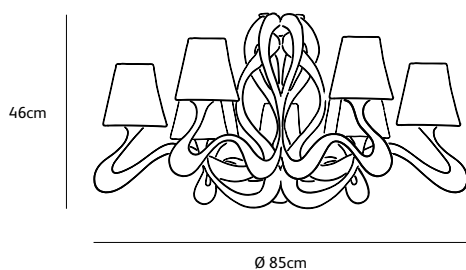

ode 1647

ceiling lamp

Order code	OD.09.CE.*.*
Dimensions Øxh	85x46cm
Light source	included 9 x LED bulb filament 3,5W / 240V 2700K / 470 lm
Lampholder	E14
Net. weight	6,5kg
Gross weight	16,5kg
Packaging	120x120x100cm
Dimming	dimmable, dimmer not included

colors & materials

Check www.jaccomarism.com for the latest colors, materials and details or scan the QR code.