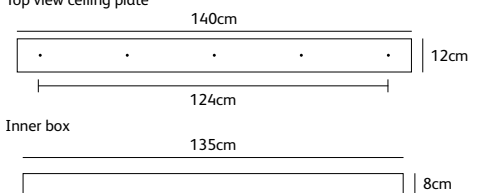

(g) BB.CECO.L.5L.*