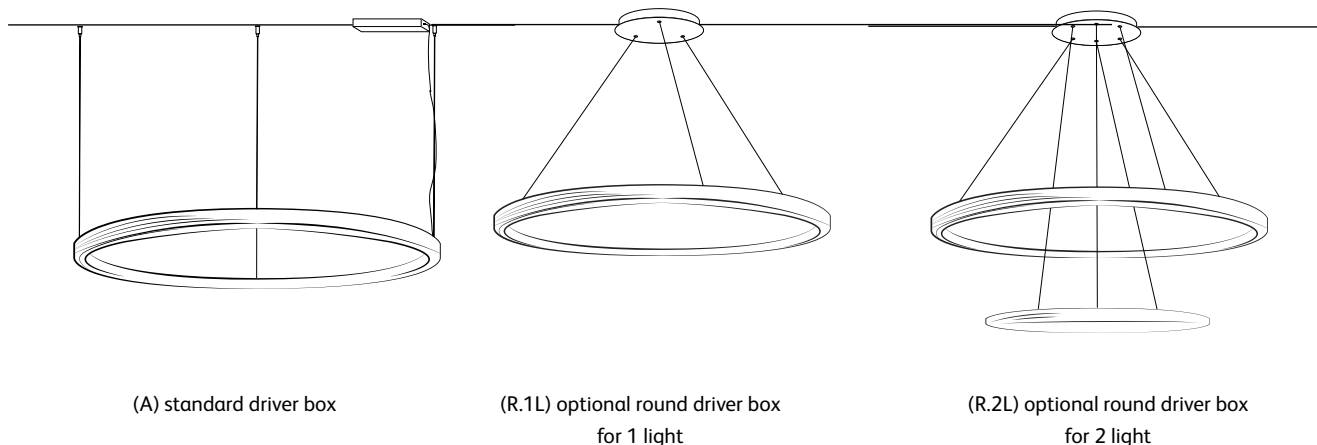

brass-O

driver box options

The Brass-O is standard complemented with driver box (a) 24x8x4cm white. Please note that if you choose another ceiling cover option below, driver box (a) will no longer be included.

Standard driver box (A)	24x8x4cm white (optional black) 3 brass suspension cables and 1 transparent power cable
Optional driver box (R.1L)	driver box round 1 light Ø23x4,5cm white (optional black, brushed brass) 3 thin black cables (power cable and suspension cable in one). No separate power cable
Optional driver box (R.2L)	driver box round 2 light Ø23x4,5cm white (optional black, brushed brass) 6 thin black cables (power cable and suspension cable in one). No separate power cables