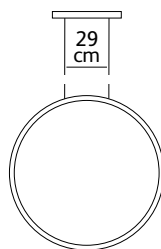

hall-O

suspension lamp circle vertical

colors & materials

* Add the color/material code you require to the main part number or check our price list for a total part number overview.

Check www.jaccomarism.com for the latest colors, materials and details or scan the QR code.

Order code	HA.50.CI.VT.*
Dimensions Ø	50cm
Standard cable length	300cm
Light source	integrated LED 30W / 2700K / 1200 lm
Net. weight	1,2kg
Driver	dimnable driver, dimmer included

Order code	HA.70.CI.VT.*
Dimensions Ø	70cm
Standard cable length	300cm
Light source	integrated LED 42W / 2700K / 1700 lm
Net. weight	1,7kg
Driver	dimnable driver, dimmer not included

Order code	HA.100.CI.VT.*
Dimensions Ø	100cm
Standard cable length	300cm
Light source	integrated LED 60W / 2700K / 2400 lm
Net. weight	2,4kg
Driver	dimnable driver, dimmer not included

Order code	HA.135.CI.VT.*
Dimensions Ø	135cm
Standard cable length	300cm
Light source	integrated LED 80W / 2700K / 3250 lm
Net. weight	3,3kg
Driver	dimnable driver, dimmer not included

Order code	HA.170.CI.VT.*
Dimensions Ø	170cm
Standard cable length	300cm
Light source	integrated LED 103W / 2700K / 4000 lm
Net. weight	4,1kg
Driver	dimnable driver, dimmer not included

Ø 50cm

Ø 70cm

Ø 100cm

Ø 135cm