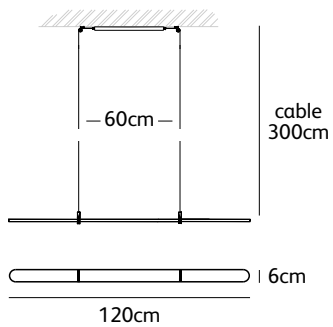

COCO

suspension lamp 120cm, 160cm, 200cm, 240cm, 300cm

IP 20 Other sizes on request.

Colors and materials as shown on the images may slightly differ from reality.
Any typing errors in the text and interim changes to the collections or specifications are all subject to change.