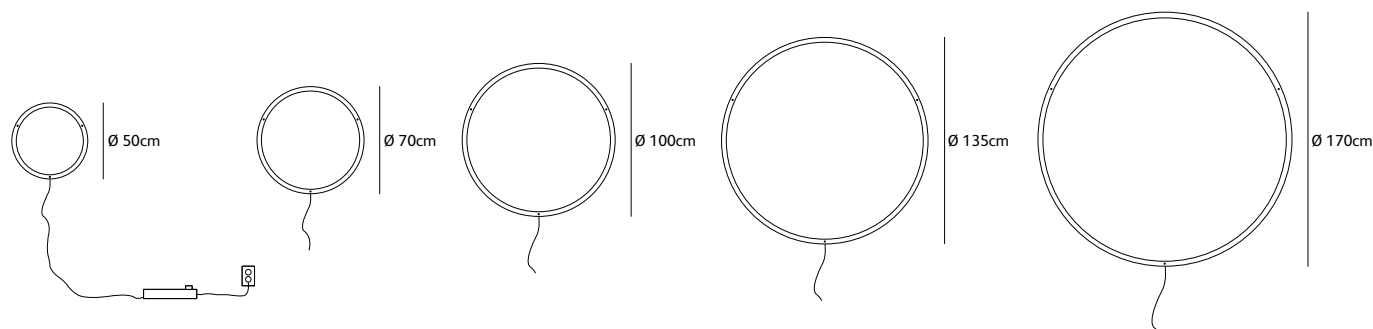

framed

wall lamp circle

colors & materials

Check www.jaccomarism.com for the latest colors, materials and details or scan the QR code.

Order code	FR.50.WA.CI.T2.*
Dimensions Ø	50cm
Standard cable length	300cm
Light source	integrated, neon flex LED 24W / 2700K / 750 lm
Net. weight	4,2kg
Driver	dimnable driver, floor dimmer included

Order code	FR.70.WA.CI.T2.*
Dimensions Ø	70cm
Standard cable length	300cm
Light source	integrated, neon flex LED LED 33W / 2700K / 1050 lm
Net. weight	6kg
Driver	dimnable driver, floor dimmer included

Order code	FR.100.WA.CI.T2.*
Dimensions Ø	100cm
Standard cable length	300cm
Light source	integrated, neon flex LED 47W / 2700K / 1500 lm
Net. weight	8kg
Driver	dimnable driver, floor dimmer included

Order code	FR.135.WA.CI.T2.*
Dimensions Ø	135cm
Standard cable length	300cm
Light source	integrated, neon flex LED 64W / 2700K / 2025 lm
Net. weight	10kg
Driver	dimnable driver, floor dimmer included

Order code	FR.170.WA.CI.T2.*
Dimensions Ø	170cm
Standard cable length	300cm
Light source	integrated, neon flex LED 75W / 2700K / 3000 lm
Net. weight	12kg
Driver	dimnable driver, floor dimmer included