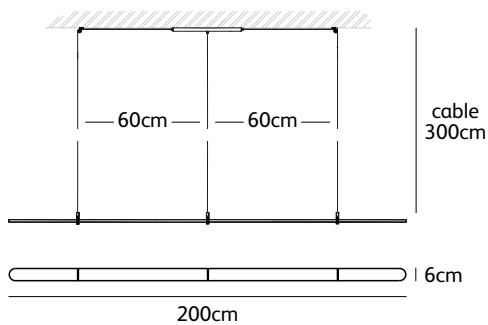

COCO

suspension lamp 120cm, 160cm, 200cm, 240cm, 300cm

IP 20 Other sizes on request.

Colors and materials as shown on the images may slightly differ from reality.
Any typing errors in the text and interim changes to the collections or specifications are all subject to change.