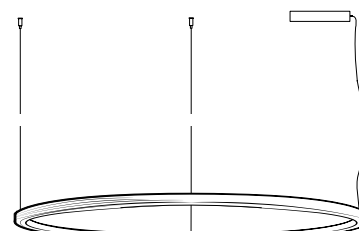

Order code	BO.100.CI.BRA
Dimensions Ø	100cm
Standard cable length	300cm
Light source	integrated LED 60W / 2500K / 2400 lm
Net. weight	6kg
Driver	dimmable driver, dimmer not included

Order code	BO.135.CI.BRA
Dimensions Ø	135cm
Standard cable length	300cm
Light source	integrated LED 80W / 2500K / 3250 lm
Net. weight	8kg
Driver	dimmable driver, dimmer not included

Standard driver box	24x8x4cm white (optional black) optional round driver box
---------------------	--

Ø 50cm

Ø 70cm

Ø 100cm

Ø 135cm

brass-O

suspension lamp circle vertical

BO.100.CI.VT.BRA

brass-O suspension lamp circle vertical 100cm brushed brass

Check www.jaccomarism.com for the latest colors, materials and details or scan the QR code.

Order code	BO.50.CI.VT.BRA
Dimensions Ø	50cm
Standard cable length	300cm
Light source	integrated LED 30W / 2500K / 1200 lm
Net. weight	3kg
Driver	dimnable driver, dimmer not included