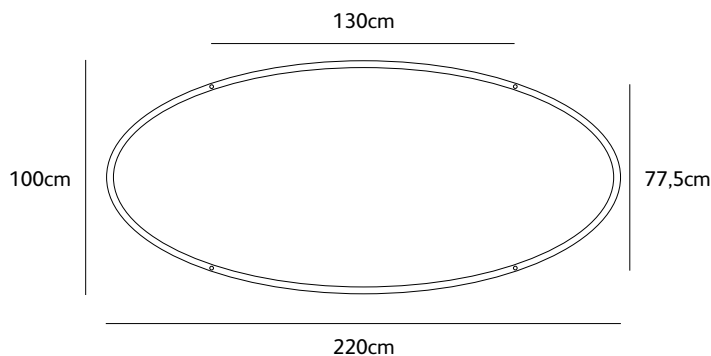

OV.220.SU.*

IP 20 Other sizes on request.

Colors and materials as shown on the images may slightly differ from reality.
Any typing errors in the text and interim changes to the collections or specifications are all subject to change.