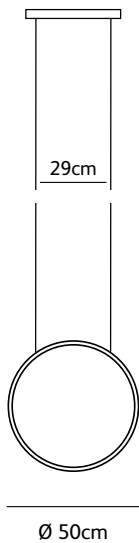

brass-O

suspension lamp circle vertical

BO.100.CI.VT.BRA

brass-O suspension lamp circle vertical 100cm brushed brass

Check www.jaccomarism.com for the latest colors, materials and details or scan the QR code.

Order code	BO.50.CI.VT.BRA
Dimensions Ø	50cm
Standard cable length	300cm
Light source	integrated LED 30W / 2500K / 1200 lm
Net. weight	3kg
Driver	dimnable driver, dimmer not included

Order code	BO.70.CI.VT.BRA
Dimensions Ø	70cm
Standard cable length	300cm
Light source	integrated LED 42W / 2500K / 1700 lm
Net. weight	4,5kg
Driver	dimnable driver, dimmer not included

Order code	BO.100.CI.VT.BRA
Dimensions Ø	100cm
Standard cable length	300cm
Light source	integrated LED 60W / 2500K / 2400 lm
Net. weight	6kg
Driver	dimnable driver, dimmer not included

Standard driver box	36x6x3,5cm white (optional black & brushed brass)