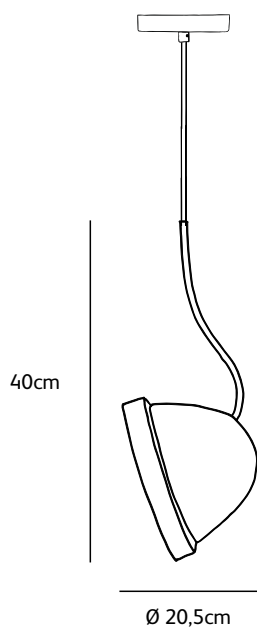

IP 20 Optional cilinder driver box.

Colors and materials as shown on the images may slightly differ from reality.
Any typing errors in the text and interim changes to the collections or specifications are all subject to change.

www.jaccomarism.com
23/05/2024