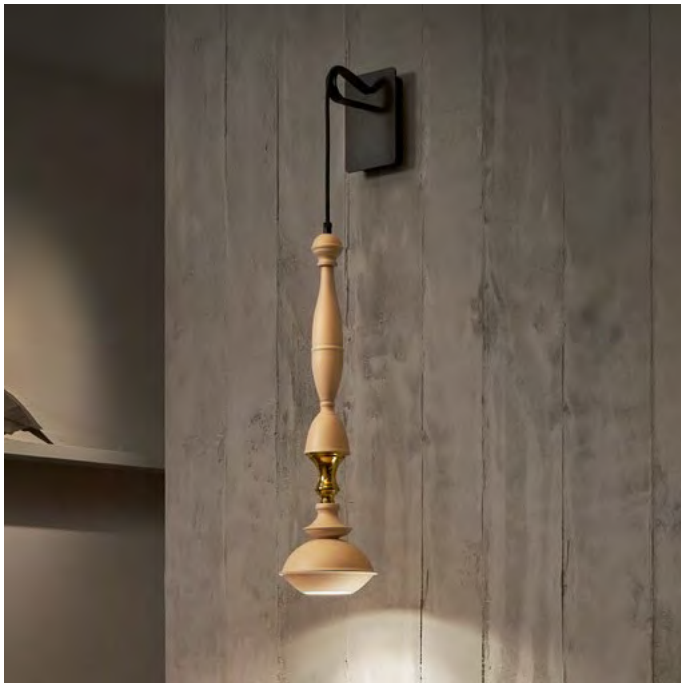

benben

wall lamp

BB.WA.T5.LA/YC
benben wall type 5 latte/yellow copper

colors & materials

* Add the color/material code you require to the main part number or check our price list for a total part number overview.

Check www.jaccomarism.com for the latest colors, materials and details or scan the QR code.

Order code	BB.WA.T1.*/*
Dimensions Øxh	15x22cm
Standard cable length	300cm
Light source	not included
Lampholder	GU10, suitable for retrofit, LED 240V
Net. weight	< 1kg

Order code	BB.WA.T2.*/*
Dimensions Øxh	15x35cm
Standard cable length	300cm
Light source	not included
Lampholder	GU10, suitable for retrofit, LED 240V
Net. weight	< 1kg

Order code	BB.WA.T3.*/*
Dimensions Øxh	15x35cm
Standard cable length	300cm
Light source	not included
Lampholder	GU10, suitable for retrofit, LED 240V
Net. weight	< 1kg

Order code	BB.WA.T4.*/*
Dimensions Øxh	15x35cm
Standard cable length	300cm
Light source	not included
Lampholder	GU10, suitable for retrofit, LED 240V
Net. weight	< 1kg

Order code	BB.WA.T5.*/*
Dimensions Øxh	15x57cm
Standard cable length	300cm
Light source	not included
Lampholder	GU10, suitable for retrofit, LED 240V
Net. weight	< 1kg