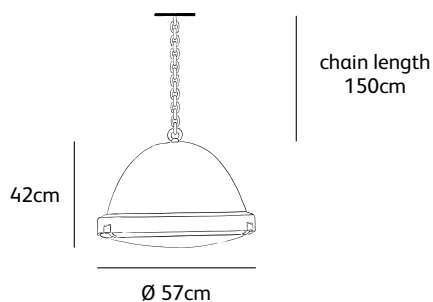

OS.01.SU.*