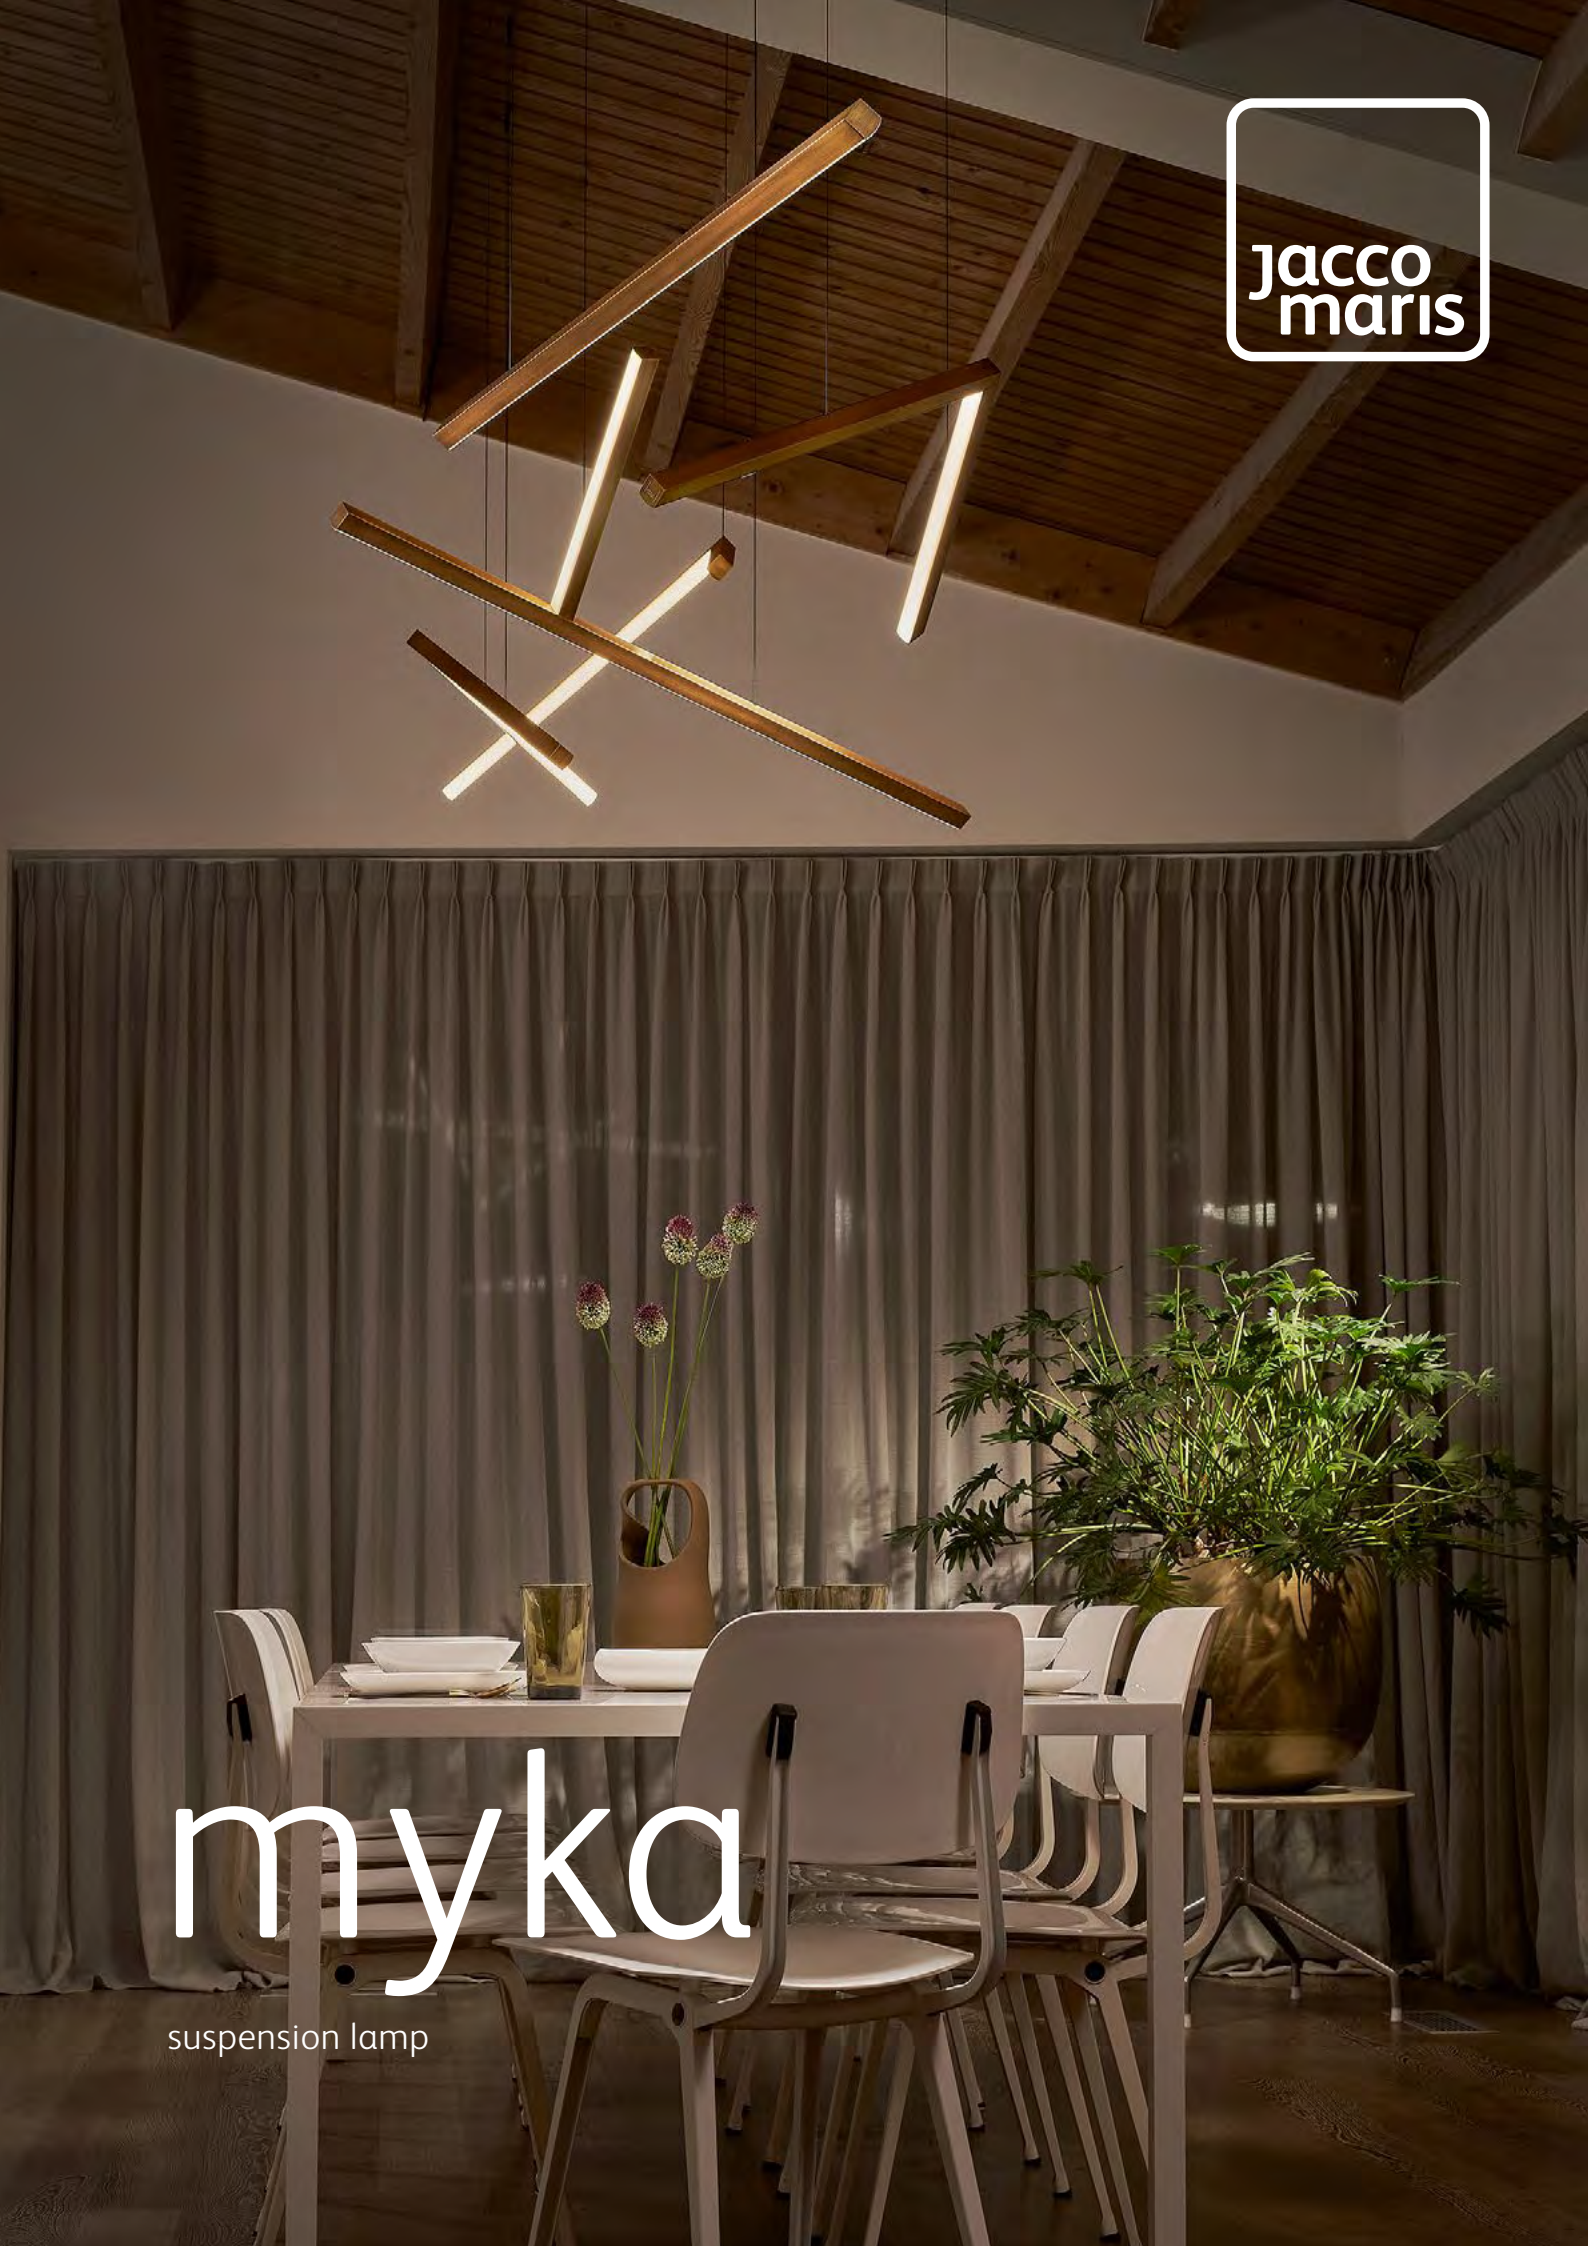

myka

suspension lamp