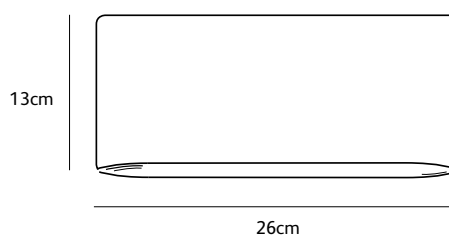

solo

outdoor lamp LED 26cm

Order code	SOLO-OUTD.LED.*
Dimensions wxdxh	26x7,5x13cm
Lamp source	integrated LED 6,5W up & 6,5W down 2700K / 1300 lm (3000K on request)
Weight/Packaging	
Net. weight	2,5kg (bronze: 6kg)
Gross weight	3kg (bronze: 6,5kg)
Packaging	31x22x9cm
Dimming	not dimmable non dimmable driver
Wall mount	assembled in fixture distance between secure holes 12cm

colors & materials

Check www.jaccomaris.com for the latest colors, materials and details or scan the QR code.

top view

front view

IP 55 All aluminium solo wall outdoor fixtures are powder coated both inside and outside.

Colors and materials as shown on the images may slightly differ from reality.
Any typing errors in the text and interim changes to the collections or specifications are all subject to change.

www.jaccomaris.com
25/05/2024