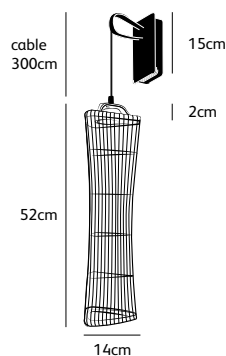

NP.05.WA.*