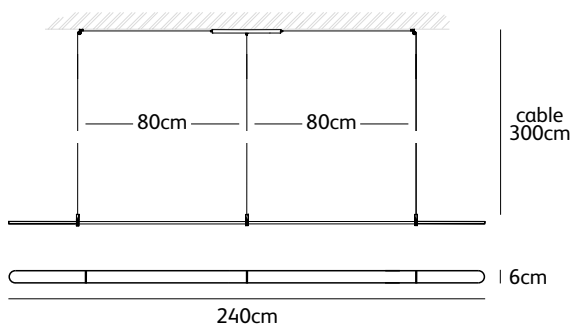

COCO

suspension lamp 120cm, 160cm, 200cm, 240cm, 300cm

IP 20 Other sizes on request.

Colors and materials as shown on the images may slightly differ from reality.
Any typing errors in the text and interim changes to the collections or specifications are all subject to change.