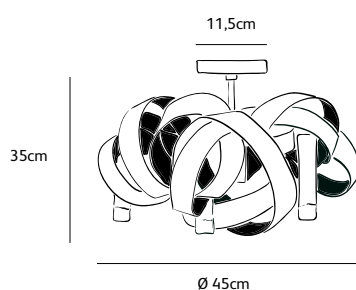

montone

ceiling lamp

Order code	MN.03.CE.*
Dimensions Øxh	45x35cm
Ceiling cover Ø	11,5cm
Light source	included, 3 x 40W halogen
Lampholder	G9, Max. 3 x 40W / 240V
Net. weight	2,5kg
Gross weight	3,5kg
Packaging	50x50x40cm
Dimming	dimmable, dimmer not included

Order code	MN.05.CE.*
Dimensions Øxh	60x40cm
Ceiling cover Ø	11,5cm
Light source	included, 5 x 40W halogen
Lampholder	G9, Max. 5 x 40W / 240V
Net. weight	7kg
Gross weight	9kg
Packaging	65x65x50cm
Dimming	dimmable, dimmer not included

colors & materials

Check www.jaccomarism.com for the latest colors, materials and details or scan the QR code.