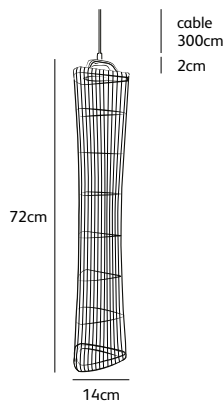

NP.07.SU.*