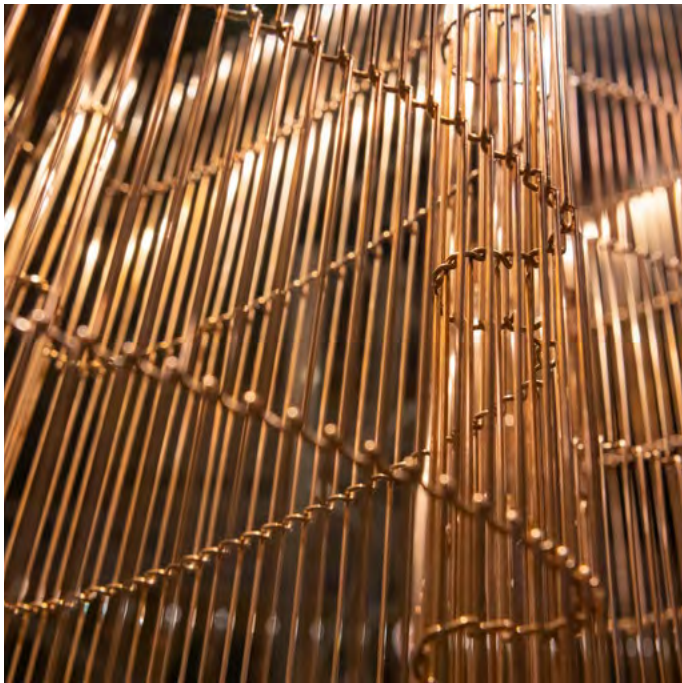

needles & pins XL

suspension lamp

colors & materials

Check www.jaccomaris.com for the latest colors, materials and details or scan the QR code.

Order code	NP.11.SU.XL.*
Dimensions wxh	21x115cm
Standard cable length	200cm
Light source	integrated LED 17W / 2700K / 2000 lm
Net. weight	3kg
Driver	dimmable driver, dimmer not included

Order code	NP.17.SU.XL.*
Dimensions wxh	21x175cm
Standard cable length	200cm
Light source	integrated LED 17W / 2700K / 2000 lm
Net. weight	4kg
Driver	dimmable driver, dimmer not included

Order code	NP.23.SU.XL.*
Dimensions wxh	21x235cm
Standard cable length	200cm
Light source	integrated LED 17W / 2700K / 2000 lm
Net. weight	5kg
Driver	dimmable driver, dimmer not included