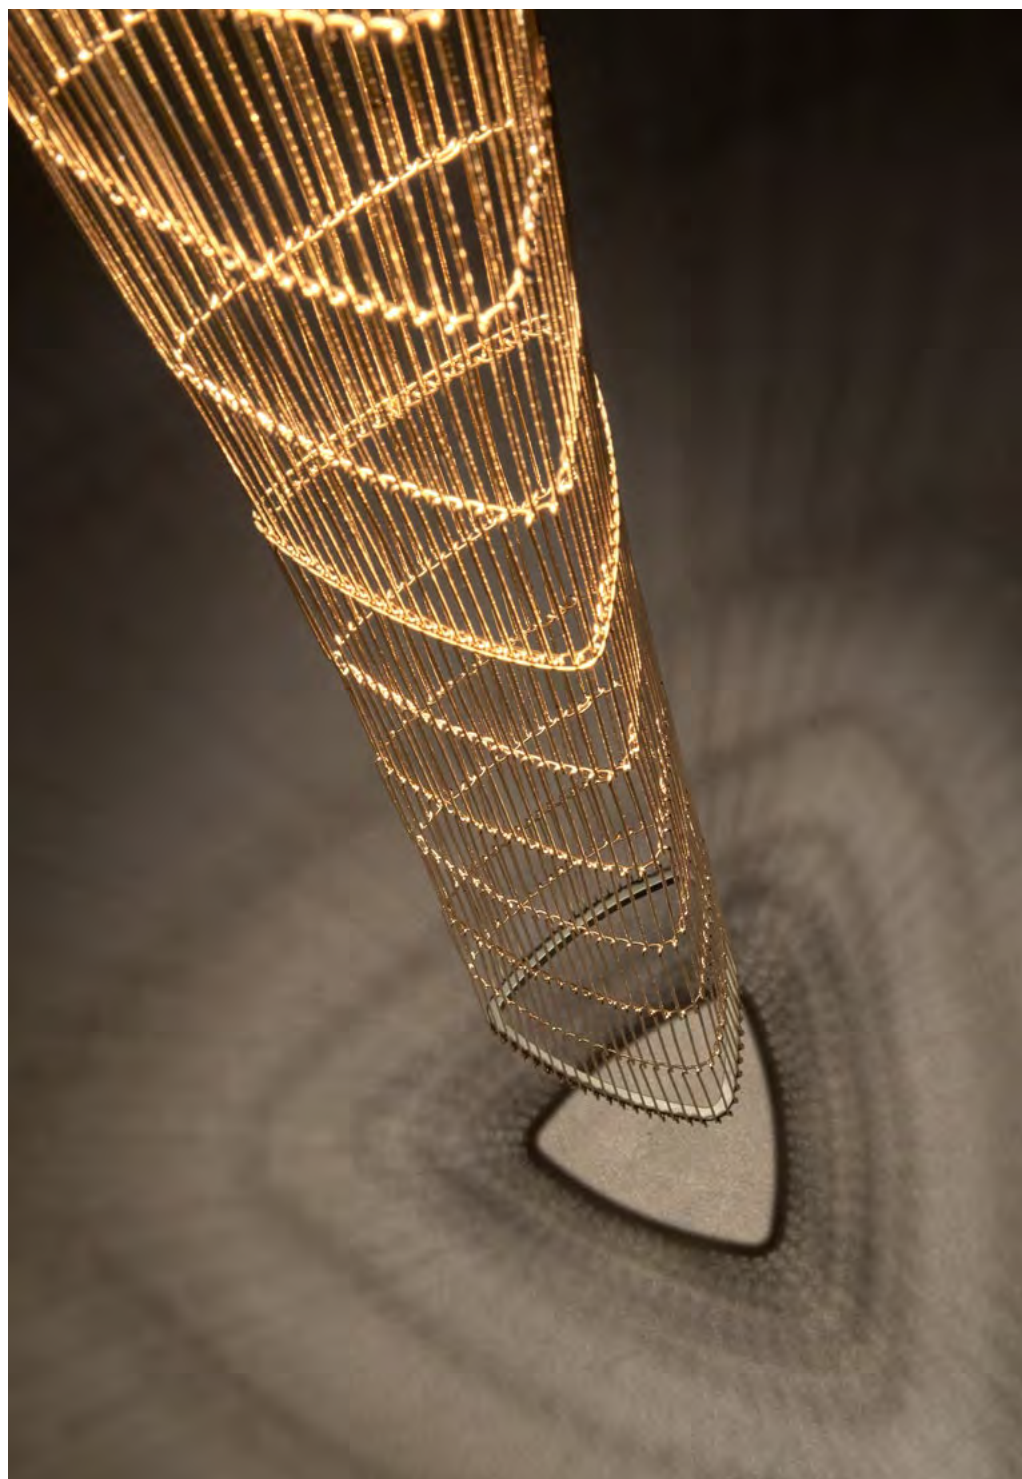

www.jaccomarism.com
23/05/2024

needles & pins

suspension lamp

needles & pins

Jacco Maris has designed Needles & Pins after falling in love with the amazing material. The shape with the waist gives the metal structure an extra twist. The warm LED light shines through Needles & Pins and therefore offers its surroundings unique reflections and shadows. As a group or individually this lamp will create a sophisticated atmosphere. Needles & Pins includes a collection of suspension lamps in various lengths and is available in different materials.