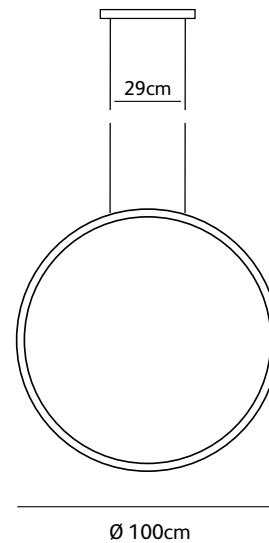

brass-O

suspension lamp circle vertical

BO.100.CI.VT.BRA

brass-O suspension lamp circle vertical 100cm brushed brass

Check www.jaccomarism.com for the latest colors, materials and details or scan the QR code.

Order code	BO.50.CI.VT.BRA
Dimensions Ø	50cm
Standard cable length	300cm
Light source	integrated LED 30W / 2500K / 1200 lm
Net. weight	3kg
Driver	dimnable driver, dimmer not included

Order code	BO.70.CI.VT.BRA
Dimensions Ø	70cm
Standard cable length	300cm
Light source	integrated LED 42W / 2500K / 1700 lm
Net. weight	4,5kg
Driver	dimnable driver, dimmer not included

Order code	BO.100.CI.VT.BRA
Dimensions Ø	100cm
Standard cable length	300cm
Light source	integrated LED 60W / 2500K / 2400 lm
Net. weight	6kg
Driver	dimnable driver, dimmer not included

Standard driver box	36x6x3,5cm white (optional black & brushed brass)