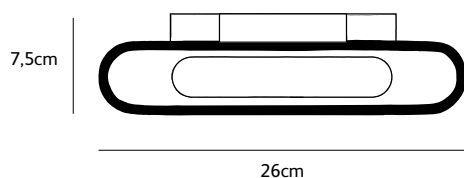

solo

outdoor lamp LED 26cm

Order code	SOLO-OUTD.LED.*
Dimensions wxdxh	26x7,5x13cm
Lamp source	integrated LED 6,5W up & 6,5W down 2700K / 1300 lm (3000K on request)
Weight/Packaging	
Net. weight	2,5kg (bronze: 6kg)
Gross weight	3kg (bronze: 6,5kg)
Packaging	31x22x9cm
Dimming	not dimmable non dimmable driver
Wall mount	assembled in fixture distance between secure holes 12cm

colors & materials

Check www.jaccomaris.com for the latest colors, materials and details or scan the QR code.

top view

front view

IP 55 All aluminium solo wall outdoor fixtures are powder coated both inside and outside.

Colors and materials as shown on the images may slightly differ from reality.
Any typing errors in the text and interim changes to the collections or specifications are all subject to change.

www.jaccomaris.com
25/05/2024