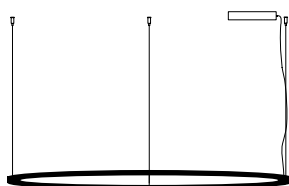

framed

suspension lamp circle (suitable as up light or down light)

FR.170.CI.CS & FR.100.CI.CS
framed suspension lamp circle coated bare steel 170cm & 100cm

colors & materials

Check www.jaccomarism.com for the latest colors, materials and details or scan the QR code.

Ø 50cm

Ø 70cm

Ø 100cm

Ø 135cm

Ø 170cm

Order code	FR.50.CI.*
Dimensions Ø	50cm
Standard cable length	200cm
Light source	integrated neon flex LED 24W / 2700K / 750 lm
Net. weight	4,2kg
Driver	dimnable driver, dimmer not included
Standard driver box	24x8x4cm white