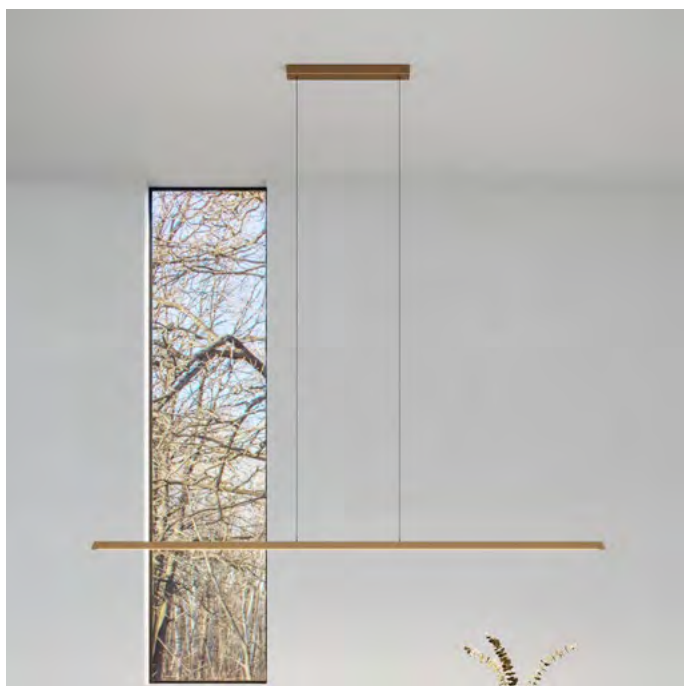

keep it straight

suspension lamp

KS.160.SU.BRA.GG

keep it straight suspension lamp brushed brass 160cm

colors & materials

Check www.jaccomarism.com for the latest colors, materials and details or scan the QR code.

Order code	KS.120.SU.BRA.*
Dimensions wxdxh	120x3x3cm
Standard cable length	300cm
Material	brass with natural acrylic stone
Light source	included, LED 22W / 2630K / 1300 lm
Net. weight	3kg
Driver	dimmable, dimmer not included
Standard driver box	48x6x4cm white

Order code	KS.160.SU.BRA.*
Dimensions wxdxh	160x3x3cm
Standard cable length	300cm
Material	brass with natural acrylic stone
Light source	included, LED 30W / 2630K / 1700 lm
Net. weight	4kg
Driver	dimmable, dimmer not included
Standard driver box	48x6x4cm white

Order code	KS.200.SU.BRA.*
Dimensions wxdxh	200x3x3cm
Standard cable length	300cm
Material	brass with natural acrylic stone
Light source	included, LED 37W / 2630K / 2100 lm
Net. weight	5kg
Driver	dimmable, dimmer not included
Standard driver box	48x6x4cm white

Optional driver box in black, brushed brass or high gloss polished brass.