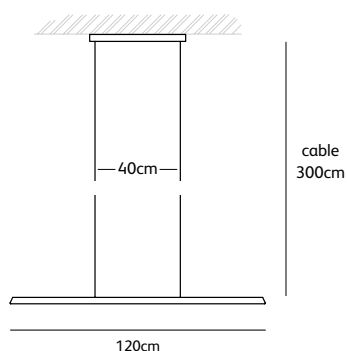

KS.120.SU.BRA.*