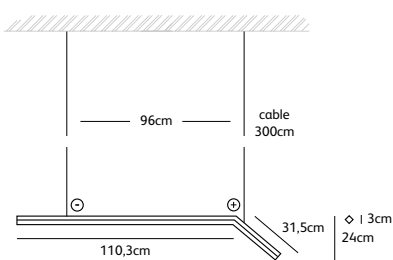

myka

suspension lamp

Check www.jaccomarism.com for the latest colors, materials and details or scan the QR code.

Order code	MY.T1.SU.BRA
Dimensions wxdxh	150x3x3cm
Standard cable length	300cm
Light source	integrated LED 30W / 2500K / 1150 lm
Net. weight	3,5kg
Driver	dimmable, dimmer not included

Order code	MY.T2.SU.BRA
Dimensions wxdxh	118cm / 31cm / 3x3cm
Standard cable length	300cm
Light source	integrated LED 30W / 2500K / 1140 lm
Net. weight	3,5kg
Driver	dimmable, dimmer not included

Order code	MY.T3.SU.BRA
Dimensions wxdxh	72cm / 72cm / 3x3cm
Standard cable length	300cm
Light source	integrated LED 28W / 2500K / 1100 lm
Net. weight	3,5kg
Driver	dimmable, dimmer not included

Order code	MY.T4.SU.BRA
Dimensions wxdxh	150cm / 45cm / 3x3cm
Standard cable length	300cm
Light source	integrated LED 38W / 2500K / 1500 lm
Net. weight	4,5kg
Driver	dimmable, dimmer not included

type T2

IP 20

Colors and materials as shown on the images may slightly differ from reality. Any typing errors in the text and interim changes to the collections or specifications are all subject to change.

www.jaccomarism.com
23/05/2024