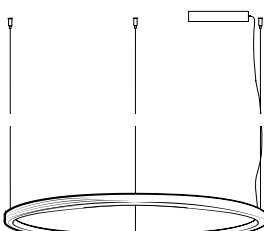

Order code	BO.50.CI.BRA
Dimensions Ø	50cm
Standard cable length	300cm
Light source	integrated LED 30W / 2500K / 1200 lm
Net. weight	3kg
Driver	dimmable driver, dimmer not included

Order code	BO.70.CI.BRA
Dimensions Ø	70cm
Standard cable length	300cm
Light source	integrated LED 42W / 2500K / 1700 lm
Net. weight	4,5kg
Driver	dimmable driver, dimmer not included

Order code	BO.100.CI.BRA
Dimensions Ø	100cm
Standard cable length	300cm
Light source	integrated LED 60W / 2500K / 2400 lm
Net. weight	6kg
Driver	dimmable driver, dimmer not included

Order code	BO.135.CI.BRA
Dimensions Ø	135cm
Standard cable length	300cm
Light source	integrated LED 80W / 2500K / 3250 lm
Net. weight	8kg
Driver	dimmable driver, dimmer not included

Standard driver box	24x8x4cm white (optional black) optional round driver box
---------------------	--

Ø 50cm

Ø 70cm

Ø 100cm

Ø 135cm

brass-O

suspension lamp circle vertical

BO.100.CI.VT.BRA

brass-O suspension lamp circle vertical 100cm brushed brass

Check www.jaccomarism.com for the latest colors, materials and details or scan the QR code.

Order code	BO.50.CI.VT.BRA
Dimensions Ø	50cm
Standard cable length	300cm
Light source	integrated LED 30W / 2500K / 1200 lm
Net. weight	3kg
Driver	dimnable driver, dimmer not included