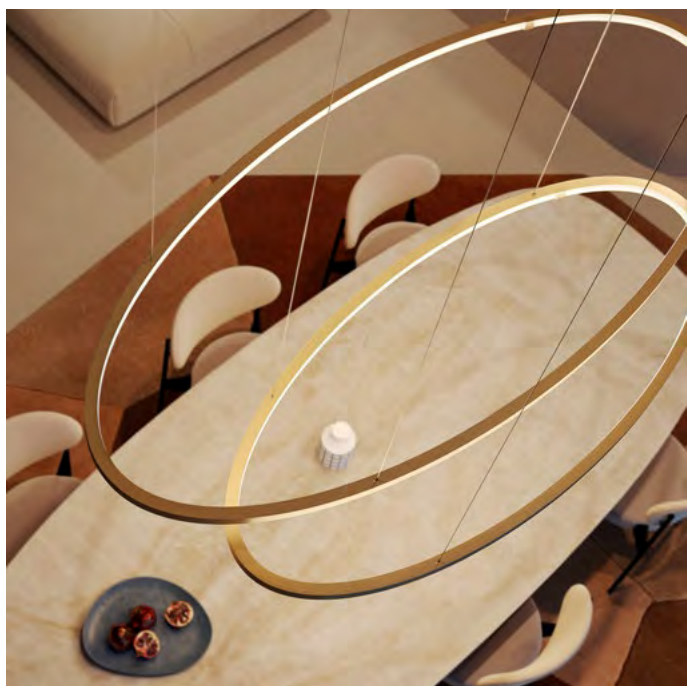

oval collection

suspension lamp

OV.220.SU.BRA & OV.170.SU.BRA
oval collection suspension lamp 220cm & 170cm brushed brass

Order code	OV.170.SU.*
Dimensions wxdxh	170x75x3cm
Standard cable length	300cm
Light source	integrated LED 77W / 3080 lm
Brushed brass	2500K
Powder coated	2700K
Net. weight	3kg (brass: 4kg)
Driver	dimnable driver dimmer not included

Order code	OV.220.SU.*
Dimensions wxdxh	220x100x3cm
Standard cable length	300cm
Light source	integrated LED 100W / 4000 lm
Brushed brass	2500K
Powder coated	2700K
Net. weight	9kg (brass: 11kg)
Driver	dimnable driver dimmer not included

colors & materials

* Add the color/material code you require to the main part number or check our price list for a total part number overview.

Check www.jaccomarism.com for the latest colors, materials and details or scan the QR code.