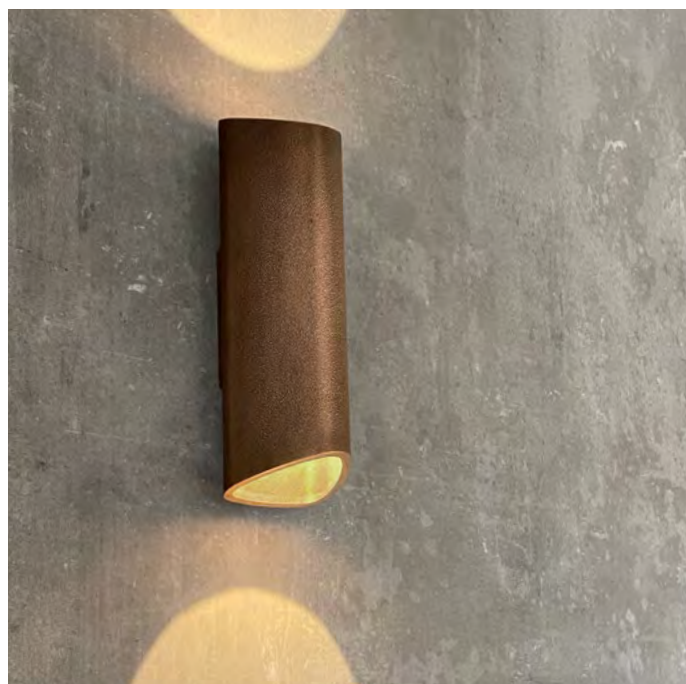

brass-O

Brass-O fills the room with a delicate, diffuse light. It's a circular lamp in brushed brass made with high-end craftsmanship. Due to its finish the Brass-O has a luxurious appearance. Combining different dimensions will create an extraordinary spectacle of light. The vertical Brass-O seems to float in the air. You hardly notice the 2 thin cables on which it hangs from the ceiling. The Brass-O wall creates the effect of having a sun on your wall, giving an amazing glow to its surroundings. All circles are available in brushed, patinated brass.

clark

wall lamp indoor & outdoor

CK.WA.LED.ABL
clark wall lamp LED up & down light aluminium black

clark

An exclusive wall lamp with an iconic shape. The Clark is quite different in its form and in the way it casts its light on the wall. This wall lamp is available in full casted aluminium with a powder coating or in full casted bronze. The light of the Clark goes up & down and is also available as up or down light.

CK.WA.LED.BRO
clark wall lamp LED up & down light bronze

CK.OUTD.LED.BRO
clark wall lamp outdoor LED up & down light bronze

CK.OUTD.LED.DOWN.BRO
clark wall lamp outdoor LED down light bronze

clark

wall lamp