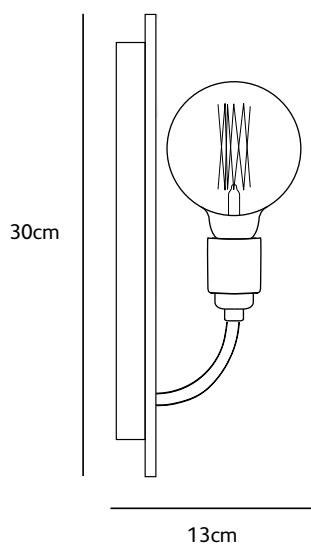

what? wall lamp

Order code	WH.01.WA.BRO
Dimensions wxdxh	13x13x30cm
Light source	light bulb included 6W LED filament Ø 9,5cm 2200K / 480 lm
Lampholder	E27
Net. weight	4kg
Dimming	dimnable, dimmer not included

colors & materials

Check www.jaccomarism.com for the latest colors, materials and details or scan the QR code.