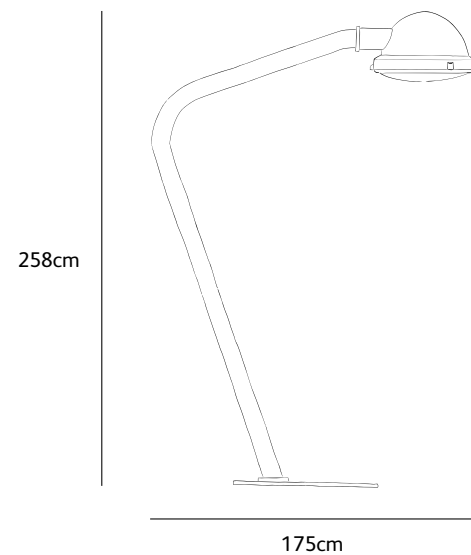

Jacco
maris

outsider

floor lamp suspension lamp indoor & outdoor

outsider

Outsider is an impressive lamp for indoor and outdoor use and intrigues due to its decorative simplicity combined with a huge dose of robust charm. The Outsider floor plate and arched frame are made of powder coated steel and the outsider head is made of cast aluminium. The diffuse light, spread through the large clear glass, is a delight for the eye.

OS.01.SU.WH
outsider suspension lamp white

studio KAP+BERK
Photography Anneke Gambon

outsider

floor lamp

Order code	OS.01.FL.*
Dimensions wxdxh	78x175x258cm
Standard cable length	200cm
Light source	not included E27, max. 1 x 200W / 240V
Net. weight	90kg
Dimming	dimmable, dimmer not included

OS.01.FL.BL
outsider floor lamp black

IP 55

www.jaccomaris.com

outsider

suspension lamp

Order code	OS.01.SU.*
Dimensions Øxh	57x42cm
Chain length	150cm included
Ceiling cover Ø	14cm
Standard cable length	200cm
Light source	not included E27, max. 1 x 200W / 240V
Net. weight	20kg
Gross weight	24kg
Packaging	65x65x50cm
Dimming	dimmable, dimmer not included

Order code	OS.01.SU.XL.*
Dimensions Øxh	90x66cm
Chain length	150cm included
Ceiling cover Ø	14cm
Standard cable length	200cm
Light source	not included E27, max. 1 x 200W / 240V
Net. weight	49kg
Dimming	dimmable, dimmer not included