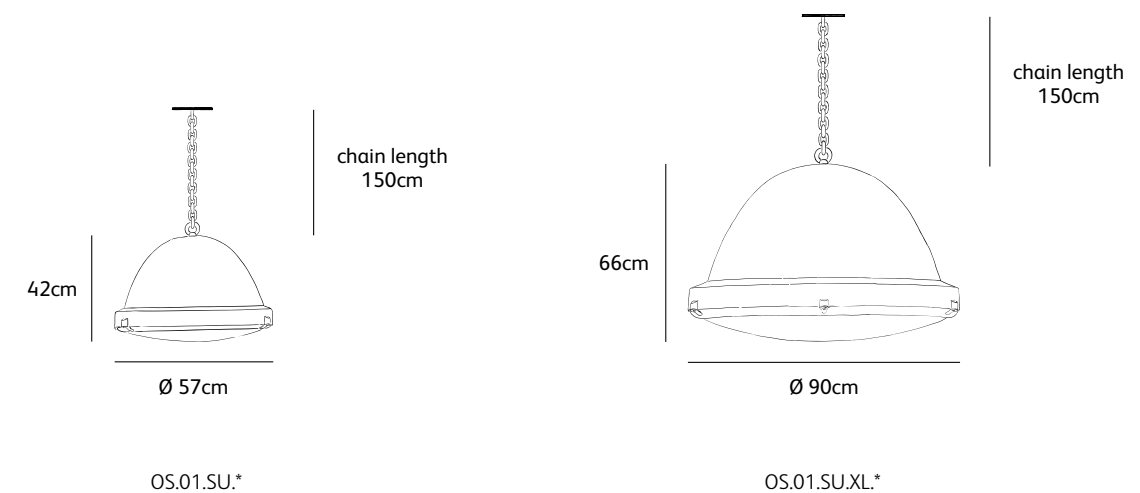

IP 55

Colors and materials as shown on the images may slightly differ from reality.
Any typing errors in the text and interim changes to the collections or specifications are all subject to change.

www.jaccomaris.com
26/08/2024