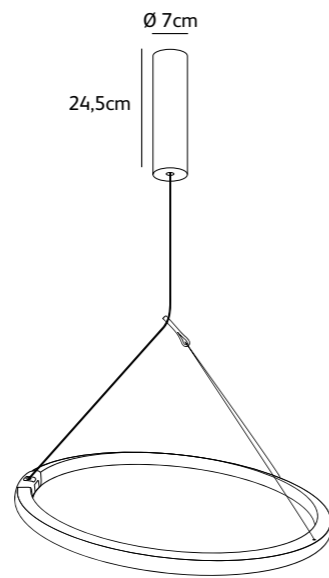

(c) cilinder driver box

ace

colors and materials

suspension lamp circle