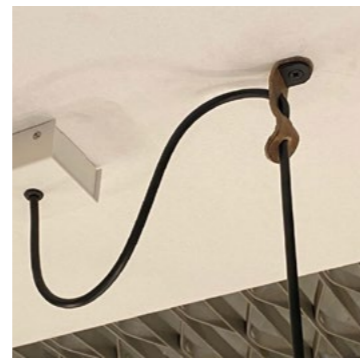

Jacco
maris

ace

suspension lamp

ace

Ace is a special LED circle fixture with rough leather details and a unique suspension. With its suspension on only one cable this circle is super adjustable by moving its smart leather tab. Ace has a warm illumination which creates a very soft atmosphere. The U-shaped steel profile is powder coated and available in several colors. Because of the different driver box types Ace is multiple applicable. Ace is designed by Jacco Maris in cooperation with Meneer Voss.

ace powder coated gunmetal

AC.85.CI.GM
ace suspension lamp circle Ø85cm
powder coated gunmetal

ace

suspension lamp circle

AC.85.CI.GM
ace suspension lamp circle Ø85cm powder coated gunmetal

colors

* Add the code you require to the main part number or check our price list for a total part number overview.

Standard driver box	36x6x3,5cm white optional cilinder driver box
---------------------	----------------------------------------------------------------

ace

driver box options

The Ace is standard complemented with driver box (e) 36x3,5x6cm white. Please note that if you choose another ceiling cover option below, driver box (e) will no longer be included.

Standard driver box (e) **24x8x4cm white**

Optional driver box (c) **cilinder Øxh = 7x24,5cm**

Detail ace ceiling tab leather, 1 piece included by driver box (e)

AC.60.CI.GM
ace suspension lamp circle Ø60cm powder coated gunmetal