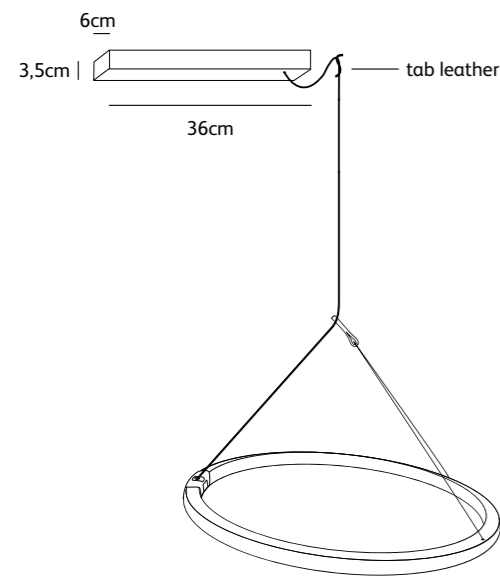

Check www.jaccomarism.com for the latest colors, materials and details or scan the QR code.

Ø 60cm

Ø 85cm

Ø 110cm

Order code	AC.60.CI.*
Dimensions Ø	60cm
Standard cable length	300cm
Light source	integrated LED 28W / 2500K / 940 lm
Net. weight	3kg
Driver	dimnable driver dimmer not included

Order code	AC.85.CI.*
Dimensions Ø	85cm
Standard cable length	300cm
Light source	integrated LED 39W / 2500K / 1310 lm
Net. weight	4,5kg
Driver	dimnable driver dimmer not included

Order code	AC.110.CI.*
Dimensions Ø	110cm
Standard cable length	300cm
Light source	integrated LED 50W / 2500K / 1680 lm
Net. weight	6kg
Driver	dimnable driver dimmer not included

Standard driver box	36x6x3,5cm white optional cilinder driver box
---------------------	----------------------------------------------------------------

ace

driver box options

The Ace is standard complemented with driver box (e) 36x3,5x6cm white. Please note that if you choose another ceiling cover option below, driver box (e) will no longer be included.

Standard driver box (e) **24x8x4cm white**

Optional driver box (c) **cilinder Øxh = 7x24,5cm**

Detail ace ceiling tab leather, 1 piece included by driver box (e)

AC.60.CI.GM
ace suspension lamp circle Ø60cm powder coated gunmetal