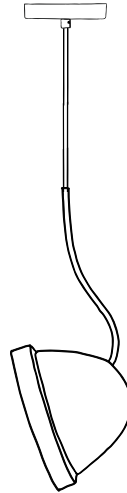

## insider suspension lamp

Insider is a close relative of the Outsider, but has its own character. It can be turned in any direction and spreads its light to any desirable spot, thanks to its ingenious suspension system. It's available in cast powder coated aluminium and in a beautiful cast bronze.

Øxh **20,5x40cm**

Check [www.jaccomarism.com](http://www.jaccomarism.com) for the latest colors, materials and details or scan the QR code. For ordering or more information please contact your dealer or contact us for a dealer.