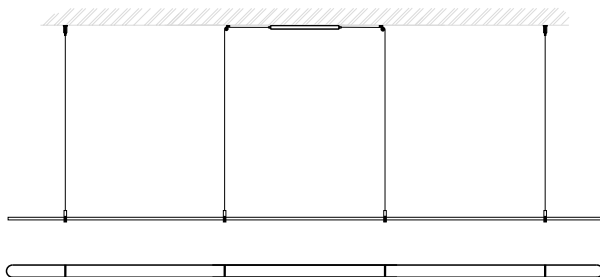

coco suspension lamp

Smooth Coco, designed by Jacco Maris and Wesly Boom, is shaped with the least amount of fuss. It has the look of a floating line of light. Beautiful diffuse light is spread through the translucent natural acrylic stone which is completely illuminated by the built-in LED element. The Coco collection is presented in various standard sizes. It is available as a special in larger sizes.

120cm

160cm

200cm

240cm

300cm

Check www.jaccomaris.com for the latest colors, materials and details or scan the QR code. For ordering or more information please contact your dealer or contact us for a dealer.