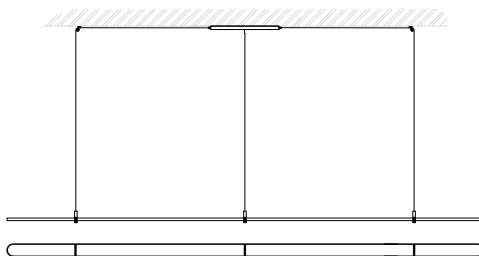

coco suspension lamp

Smooth Coco, designed by Jacco Maris and Wesly Boom, is shaped with the least amount of fuss. It has the look of a floating line of light. Beautiful diffuse light is spread through the translucent natural acrylic stone which is completely illuminated by the built-in LED element. The Coco collection is presented in various standard sizes. It is available as a special in larger sizes.

120cm

160cm

200cm

240cm

300cm

Check www.jaccomaris.com for the latest colors, materials and details or scan the QR code. For ordering or more information please contact your dealer or contact us for a dealer.