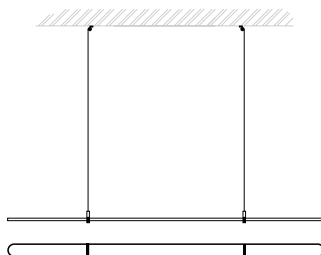

coco suspension lamp

Smooth Coco, designed by Jacco Maris and Wesly Boom, is shaped with the least amount of fuss. It has the look of a floating line of light. Beautiful diffuse light is spread through the translucent natural acrylic stone which is completely illuminated by the built-in LED element. The Coco collection is presented in various standard sizes. It is available as a special in larger sizes.

120cm

160cm

200cm

240cm

300cm

Check www.jaccomaris.com for the latest colors, materials and details or scan the QR code. For ordering or more information please contact your dealer or contact us for a dealer.