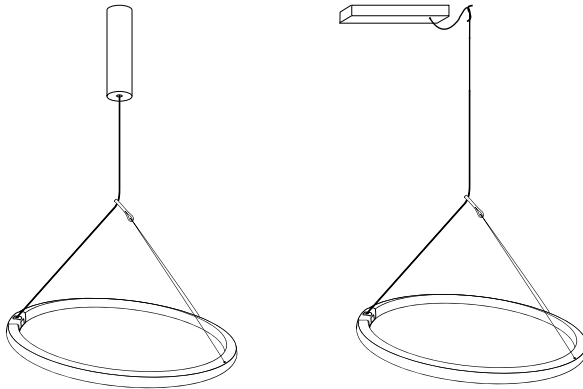

Jacco
maris

ace suspension lamp circle

Ace is a special LED circle fixture with rough leather details and a unique suspension. With its suspension on only one cable this circle is super adjustable by moving its smart leather tab. Ace has a warm illumination which creates a very soft atmosphere. The U-shaped steel profile is powder coated and available in several colors. Because of the different driver box types Ace is multiple applicable. Ace is designed by Jacco Maris in cooperation with Meneer Voss

Ø 60cm

Ø 85cm

Ø 110cm

Check www.jaccomarism.com for the latest colors, materials and details or scan the QR code. For ordering or more information please contact your dealer or contact us for a dealer.