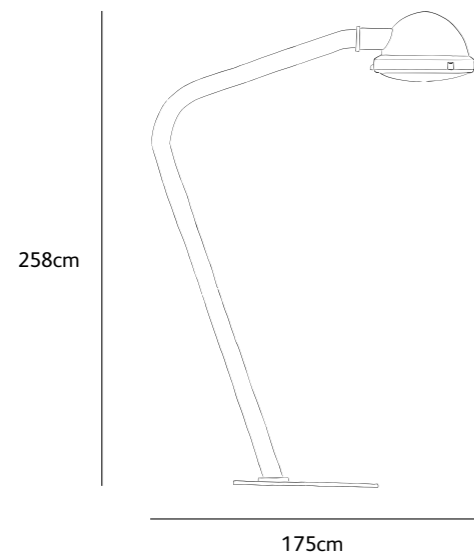

OS.01.SU.WH
outsider suspension lamp white

studio KAP+BERK
Photography Anneke Gambon

outsider

floor lamp

Order code	OS.01.FL.*
Dimensions wxdxh	78x175x258cm
Standard cable length	200cm
Light source	not included E27, max. 1 x 200W / 240V
Net. weight	90kg
Dimming	dimmable, dimmer not included

OS.01.FL.BL
outsider floor lamp black

IP 55

outsider

suspension lamp

Order code	OS.01.SU.*
Dimensions Øxh	57x42cm
Chain length	150cm included
Ceiling cover Ø	14cm
Standard cable length	200cm
Light source	not included E27, max. 1 x 200W / 240V
Net. weight	20kg
Gross weight	24kg
Packaging	65x65x50cm
Dimming	dimmable, dimmer not included

Order code	OS.01.SU.XL.*
Dimensions Øxh	90x66cm
Chain length	150cm included
Ceiling cover Ø	14cm
Standard cable length	200cm
Light source	not included E27, max. 1 x 200W / 240V
Net. weight	49kg
Dimming	dimmable, dimmer not included

OS.01.SU.MR
outsider suspension lamp marone

IP 55

outsider

suspension adjustable lamp (indoor use only)

Order code	05.01.SU.A.*
Dimensions Øxh	57x42cm
Suspension tube	
Extractable length	150cm
Withdrawn length	110cm
	length can be customized (add. costs)
Ceiling cover Ø	14cm
Light source	not included
	E27, max. 1 x 200W / 240V
Net. weight	19kg
Gross weight	24kg
Packaging	65x65x50cm + packaging tube
	2 colli in total
Dimming	dimnable, dimmer not included