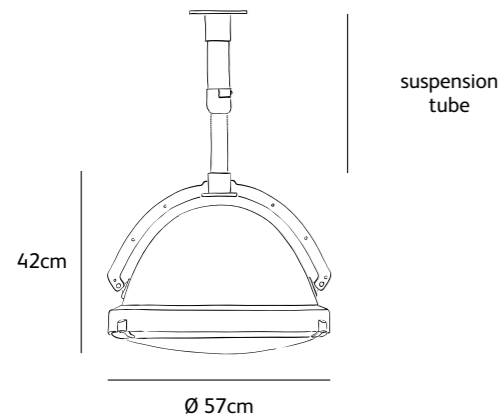

IP 50 *Please add total length (bottom fixture to ceiling) to your order.

Colors and materials as shown on the images may slightly differ from reality. Any typing errors in the text and interim changes to the collections or specifications are all subject to change.

www.jacomaris.com
23/05/2024

outsider

colors and materials

floor lamp, suspension lamp and suspension adjustable lamp

Colors and materials as shown on the images may slightly differ from reality. Any typing errors in the text and interim changes to the collections or specifications are all subject to change.

www.jacomaris.com
23/05/2024