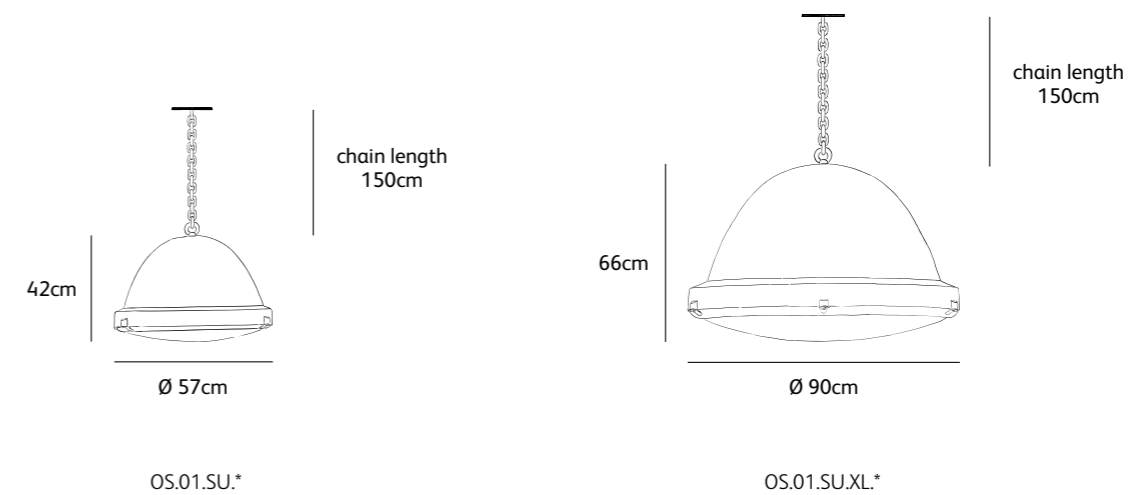

outsider

floor lamp suspension lamp suspension adjustable lamp indoor and outdoor

outsider

Outsider is an impressive lamp for indoor and outdoor use and intrigues due to its decorative simplicity combined with a huge dose of robust charm. The Outsider floor plate and arched frame are made of powder coated steel and the outsider head is made of cast aluminium. The diffuse light, spread through the large clear glass, is a delight for the eye.

OS.01.FL.BL
outsider floor lamp black

IP 55

outsider

suspension lamp

Order code	OS.01.SU.*
Dimensions Øxh	57x42cm
Chain length	150cm included
Ceiling cover Ø	14cm
Standard cable length	200cm
Light source	not included E27, max. 1 x 200W / 240V
Net. weight	20kg
Gross weight	24kg
Packaging	65x65x50cm
Dimming	dimmable, dimmer not included

Order code	OS.01.SU.XL.*
Dimensions Øxh	90x66cm
Chain length	150cm included
Ceiling cover Ø	14cm
Standard cable length	200cm
Light source	not included E27, max. 1 x 200W / 240V
Net. weight	49kg
Dimming	dimmable, dimmer not included

OS.01.SU.MR
outsider suspension lamp marone

IP 55

outsider

suspension adjustable lamp (indoor use only)

Order code	05.01.SU.A.*
Dimensions Øxh	57x42cm
Suspension tube	
Extractable length	150cm
Withdrawn length	110cm
	length can be customized (add. costs)
Ceiling cover Ø	14cm
Light source	not included
	E27, max. 1 x 200W / 240V
Net. weight	19kg
Gross weight	24kg
Packaging	65x65x50cm + packaging tube
	2 colli in total
Dimming	dimnable, dimmer not included