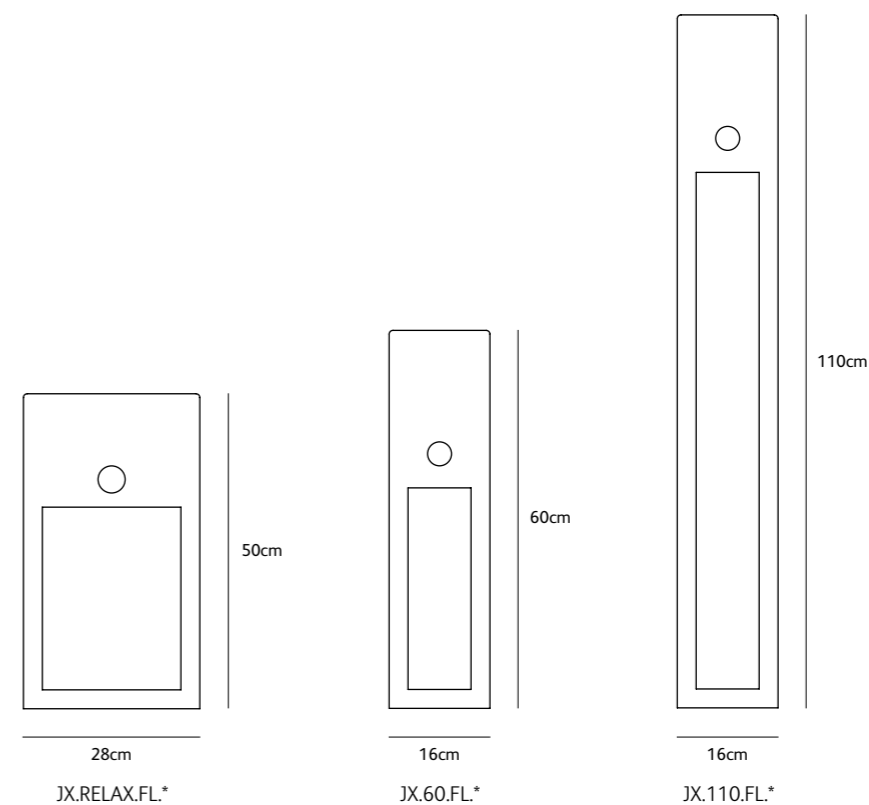

JX.RELAX.FL.SA
jaxx relax floor lamp outdoor sand

jaxx

floor lamp outdoor

JX.60.FL.BL & JX.110.FL.BL & JX.RELAX.FL.BL
jaxx floor lamp 60cm, 110cm & relax outdoor black

colors & materials

* Add the color/material code you require to the main part number or check our price list for a total part number overview.

Check www.jacomaris.com for the latest colors, materials and details or scan the QR code.

Order code	JX.RELAX.FL.*
Dimensions wxdxh	28x28x50cm
Standard cable length	500cm
Light source	included 1 x LED warm white bulb 7W / 240V / 2700K / 806 lm
Lampholder	E27
Net. weight	15kg

Order code	JX.60.FL.*
Dimensions wxdxh	16x16x60cm
Standard cable length	500cm
Light source	included 1 x LED warm white bulb 7W / 240V / 2700K / 806 lm
Lampholder	E27
Net. weight	8kg

Order code	JX.110.FL.*
Dimensions wxdxh	16x16x110cm
Standard cable length	500cm
Light source	included 1 x LED warm white bulb 7W / 240V / 2700K / 806 lm
Lampholder	E27
Net. weight	14kg