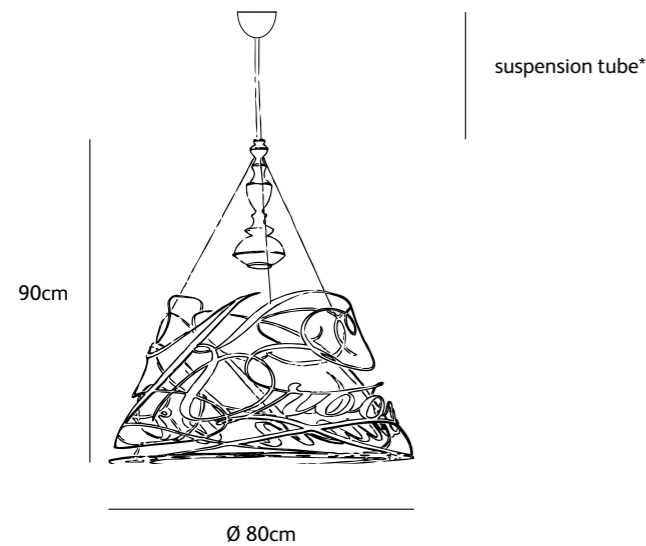

IP 20 *Please add total length (bottom fixture to ceiling) to your order.

Colors and materials as shown on the images may slightly differ from reality.
Any typing errors in the text and interim changes to the collections or specifications are all subject to change.

www.jacomaris.com
23/05/2024

idée fixe

colors and materials

suspension lamp

Colors and materials as shown on the images may slightly differ from reality.
Any typing errors in the text and interim changes to the collections or specifications are all subject to change.

www.jacomaris.com
23/05/2024