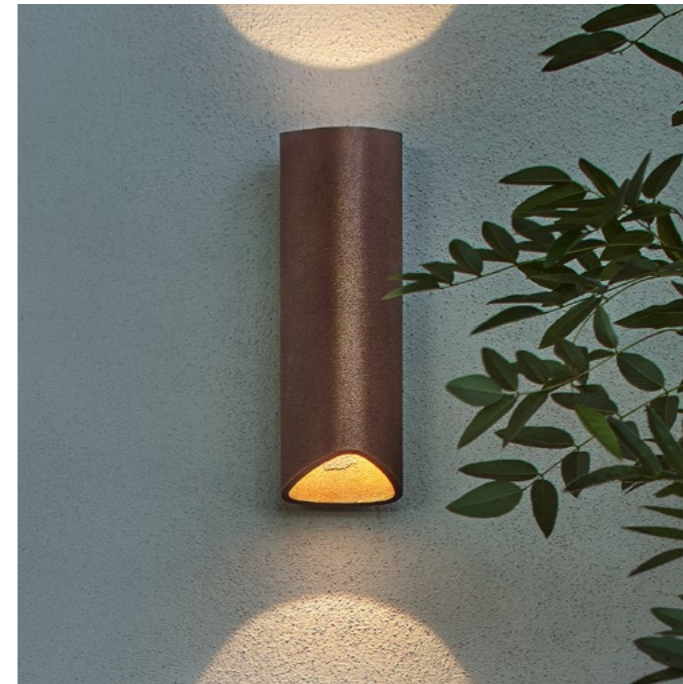

clark

wall lamp outdoor

CK.OUTD.LED.BRO
clark wall lamp outdoor LED up & down light bronze

colors & materials

Check www.jaccomar.com for the latest colors, materials and details or scan the QR code.

Order code up & down	CK.OUTD.LED.*
Dimensions wxdxh	9,6x11x30cm
Light source	integrated LED 8W up & 8W down / 2700K / 1300 lm
Net. weight	2kg (bronze 6,5kg)
Gross weight	2,5kg (bronze 7kg)
Packaging	34x12x12cm
Driver	TRIAC- trailing edge (standard) or DALI dimmable driver, dimmer not included 2200K, 2400K, 3000K available on request

Order code down	CK.OUTD.LED.DOWN.*
Dimensions wxdxh	9,6x11x30cm
Light source	integrated LED 8W down / 2700K / 650 lm
Net. weight	2kg (bronze 6,5kg)
Gross weight	2,5kg (bronze 7kg)
Packaging	34x12x12cm
Driver	TRIAC- trailing edge (standard) or DALI dimmable driver, dimmer not included 2200K, 2400K, 3000K available on request

Order code up	CK.OUTD.LED.UP.*
Dimensions wxdxh	9,6x11x30cm
Light source	integrated LED 8W up / 2700K / 650 lm
Net. weight	2kg (bronze 6,5kg)
Gross weight	2,5kg (bronze 7kg)
Packaging	34x12x12cm
Driver	TRIAC- trailing edge (standard) or DALI dimmable driver, dimmer not included 2200K, 2400K, 3000K available on request