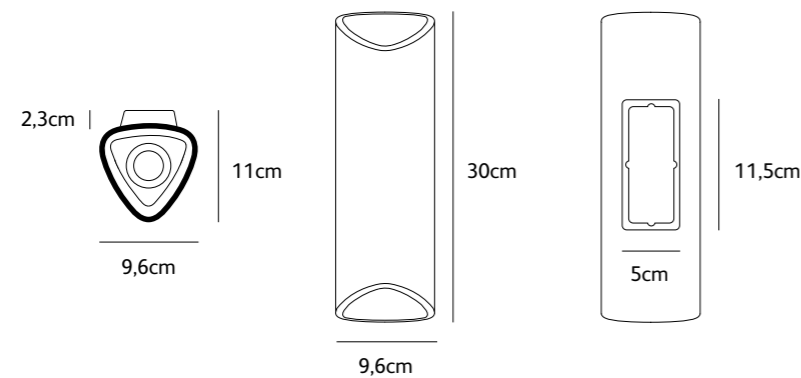

clark

wall lamp

CK.WA.LED.BRO
clark wall lamp LED up & down light bronze

colors & materials

Check www.jaccomar.com for the latest colors, materials and details or scan the QR code.

Order code up & down	CK.WA.LED.*
Dimensions wxdxh	9,6x11x30cm
Light source	integrated LED 8W up & 8W down / 2700K / 1300 lm
Net. weight	2kg (bronze 6,5kg)
Gross weight	2,5kg (bronze 7kg)
Packaging	34x12x12cm
Driver	TRIAC- trailing edge (standard) or DALI dimmable driver, dimmer not included 2200K, 2400K, 3000K available on request

Order code down	CK.WA.LED.DOWN.*
Dimensions wxdxh	9,6x11x30cm
Light source	integrated LED 8W down / 2700K / 650 lm
Net. weight	2kg (bronze 6,5kg)
Gross weight	2,5kg (bronze 7kg)
Packaging	34x12x12cm
Driver	TRIAC- trailing edge (standard) or DALI dimmable driver, dimmer not included 2200K, 2400K, 3000K available on request

Order code up	CK.WA.LED.UP.*
Dimensions wxdxh	9,6x11x30cm
Light source	integrated LED 8W up / 2700K / 650 lm
Net. weight	2kg (bronze 6,5kg)
Gross weight	2,5kg (bronze 7kg)
Packaging	34x12x12cm
Driver	TRIAC- trailing edge (standard) or DALI dimmable driver, dimmer not included 2200K, 2400K, 3000K available on request

clark

wall lamp outdoor

CK.OUTD.LED.BRO
clark wall lamp outdoor LED up & down light bronze

colors & materials

Check www.jaccomar.com for the latest colors, materials and details or scan the QR code.

Order code up & down	CK.OUTD.LED.*
Dimensions wxdxh	9,6x11x30cm
Light source	integrated LED 8W up & 8W down / 2700K / 1300 lm
Net. weight	2kg (bronze 6,5kg)
Gross weight	2,5kg (bronze 7kg)
Packaging	34x12x12cm
Driver	TRIAC- trailing edge (standard) or DALI dimmable driver, dimmer not included 2200K, 2400K, 3000K available on request