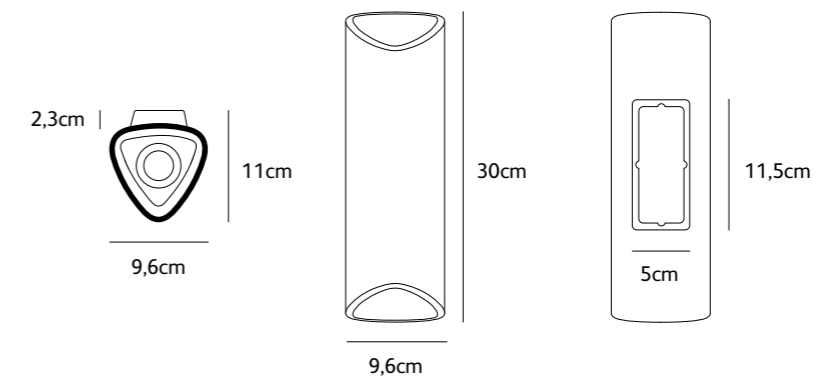

clark

wall lamp

colors & materials

Check www.jaccomar.com for the latest colors, materials and details or scan the QR code.

Order code up & down	CK.WA.LED.*
Dimensions wxdxh	9,6x11x30cm
Light source	integrated LED 8W up & 8W down / 2700K / 1300 lm
Net. weight	2kg (bronze 6,5kg)
Gross weight	2,5kg (bronze 7kg)
Packaging	34x12x12cm
Driver	TRIAC- trailing edge (standard) or DALI dimmable driver, dimmer not included 2200K, 2400K, 3000K available on request

Order code down	CK.WA.LED.DOWN.*
Dimensions wxdxh	9,6x11x30cm
Light source	integrated LED 8W down / 2700K / 650 lm
Net. weight	2kg (bronze 6,5kg)
Gross weight	2,5kg (bronze 7kg)
Packaging	34x12x12cm
Driver	TRIAC- trailing edge (standard) or DALI dimmable driver, dimmer not included 2200K, 2400K, 3000K available on request

Order code up	CK.WA.LED.UP.*
Dimensions wxdxh	9,6x11x30cm
Light source	integrated LED 8W up / 2700K / 650 lm
Net. weight	2kg (bronze 6,5kg)
Gross weight	2,5kg (bronze 7kg)
Packaging	34x12x12cm
Driver	TRIAC- trailing edge (standard) or DALI dimmable driver, dimmer not included 2200K, 2400K, 3000K available on request

clark

wall lamp outdoor

colors & materials

Check www.jaccomar.com for the latest colors, materials and details or scan the QR code.

Order code up & down	CK.OUTD.LED.*
Dimensions wxdxh	9,6x11x30cm
Light source	integrated LED 8W up & 8W down / 2700K / 1300 lm
Net. weight	2kg (bronze 6,5kg)
Gross weight	2,5kg (bronze 7kg)
Packaging	34x12x12cm
Driver	TRIAC- trailing edge (standard) or DALI dimmable driver, dimmer not included 2200K, 2400K, 3000K available on request