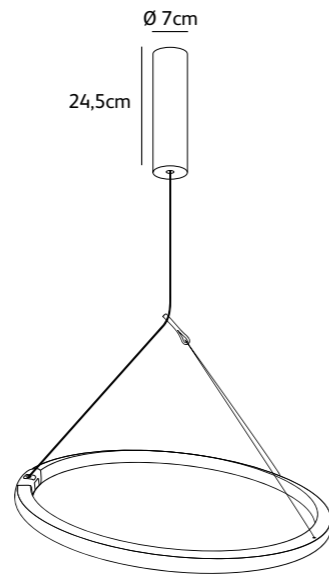

(c) cilinder driver box

ace

colors and materials

suspension lamp circle