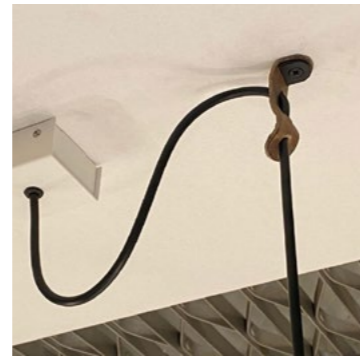

Jacco
maris

ace

suspension lamp

ace

Ace is a special LED circle fixture with rough leather details and a unique suspension. With its suspension on only one cable this circle is super adjustable by moving its smart leather tab. Ace has a warm illumination which creates a very soft atmosphere. The U-shaped steel profile is powder coated and available in several colors. Because of the different driver box types Ace is multiple applicable. Ace is designed by Jacco Maris in cooperation with Meneer Voss.

ace powder coated gunmetal

AC.85.CI.GM
ace suspension lamp circle Ø85cm
powder coated gunmetal

ace

suspension lamp circle

AC.85.CI.GM
ace suspension lamp circle Ø85cm powder coated gunmetal

colors

* Add the code you require to the main part number or check our price list for a total part number overview.

Standard driver box	36x6x3,5cm white optional cilinder driver box
---------------------	--

IP 20

ace

driver box options

The Ace is standard complemented with driver box (e) 36x3,5x6cm white. Please note that if you choose another ceiling cover option below, driver box (e) will no longer be included.

Standard driver box (e) **24x8x4cm white**

Optional driver box (c) **cilinder Øxh = 7x24,5cm**

detail ace ceiling tab leather, 1 piece included by driver box (e)

AC.60.CI.GM
ace suspension lamp circle Ø60cm powder coated gunmetal