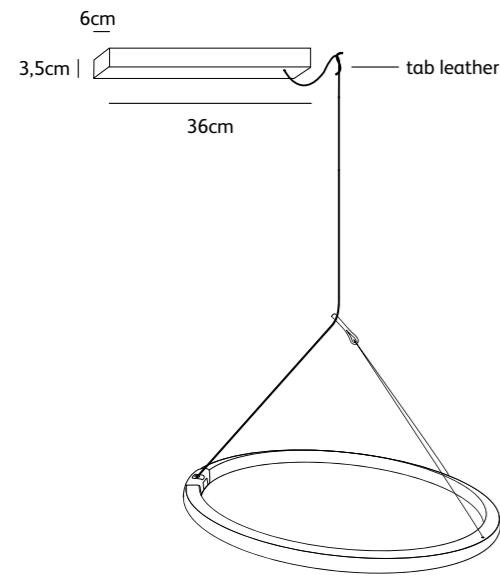

Check www.jaccomarism.com for the latest colors, materials and details or scan the QR code.

Ø 60cm

Ø 85cm

Ø 110cm

Order code	AC.60.CI.*
Dimensions Ø	60cm
Standard cable length	300cm
Light source	integrated LED 28W / 2500K / 940 lm
Net. weight	3kg
Driver	dimnable driver dimmer not included

Order code	AC.85.CI.*
Dimensions Ø	85cm
Standard cable length	300cm
Light source	integrated LED 39W / 2500K / 1310 lm
Net. weight	4,5kg
Driver	dimnable driver dimmer not included

Order code	AC.110.CI.*
Dimensions Ø	110cm
Standard cable length	300cm
Light source	integrated LED 50W / 2500K / 1680 lm
Net. weight	6kg
Driver	dimnable driver dimmer not included

Standard driver box	36x6x3,5cm white optional cilinder driver box
---------------------	--

IP 20

ace

driver box options

The Ace is standard complemented with driver box (e) 36x3,5x6cm white. Please note that if you choose another ceiling cover option below, driver box (e) will no longer be included.

Standard driver box (e) **24x8x4cm white**

Optional driver box (c) **cilinder Øxh = 7x24,5cm**

detail ace ceiling tab leather, 1 piece included by driver box (e)

AC.60.CI.GM
ace suspension lamp circle Ø60cm powder coated gunmetal