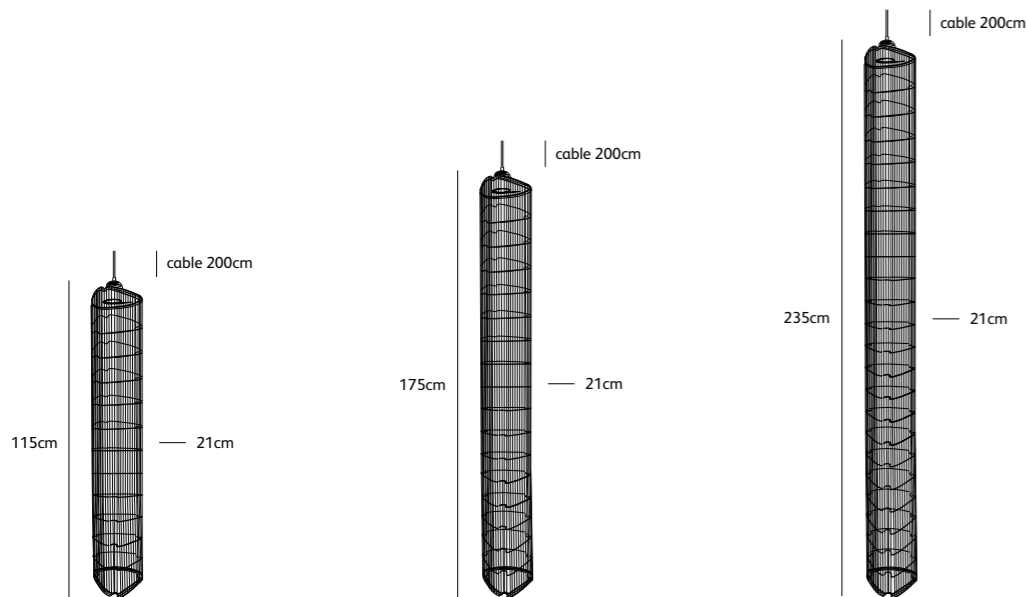

NP.11.SU.XL.*

NP.17.SU.XL.*

NP.23.SU.XL.*

IP 20

Colors and materials as shown on the images may slightly differ from reality. Any typing errors in the text and interim changes to the collections or specifications are all subject to change.

www.jaccomaris.com
24/05/2024

IP 20

Colors and materials as shown on the images may slightly differ from reality. Any typing errors in the text and interim changes to the collections or specifications are all subject to change.

www.jaccomaris.com
24/05/2024