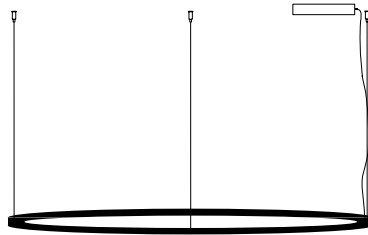

Jacco
maris

framed suspension lamp circle

suitable as up light or down light

The Framed collection, with its geometric shapes made of robust hot-rolled steel, offers an industrial yet elegant look. The lighting system, integrated into the frame, adds durability and sophistication. These suspension lamp circles, used as uplights or downlights, provide a unique spectacle against any surface – wall, ceiling, floor, or table. The strong steel frame enables high functionality and endless customization possibilities, allowing the creation of anything from subtle accents to bold statements.

- Ø 50cm
- Ø 70cm
- Ø 100cm
- Ø 135cm
- Ø 170cm

standard version

optional round driver box

Check www.jaccomarism.com for the latest colors, materials and details or scan the QR code. For ordering or more information please contact your dealer or contact us for a dealer.