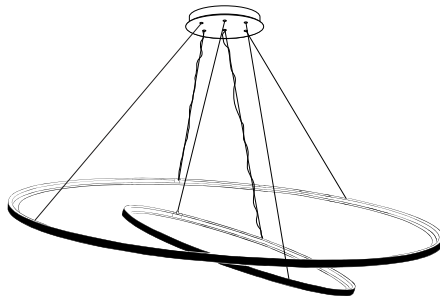

Jacco
maris

framed suspension lamp circle

suitable as up light or down light

The Framed collection, with its geometric shapes made of robust hot-rolled steel, offers an industrial yet elegant look. The lighting system, integrated into the frame, adds durability and sophistication. These suspension lamp circles, used as uplights or downlights, provide a unique spectacle against any surface – wall, ceiling, floor, or table. The strong steel frame enables high functionality and endless customization possibilities, allowing the creation of anything from subtle accents to bold statements.

- Ø 50cm
- Ø 70cm
- Ø 100cm
- Ø 135cm
- Ø 170cm

standard version

optional round driver box

Check www.jaccomarism.com for the latest colors, materials and details or scan the QR code. For ordering or more information please contact your dealer or contact us for a dealer.